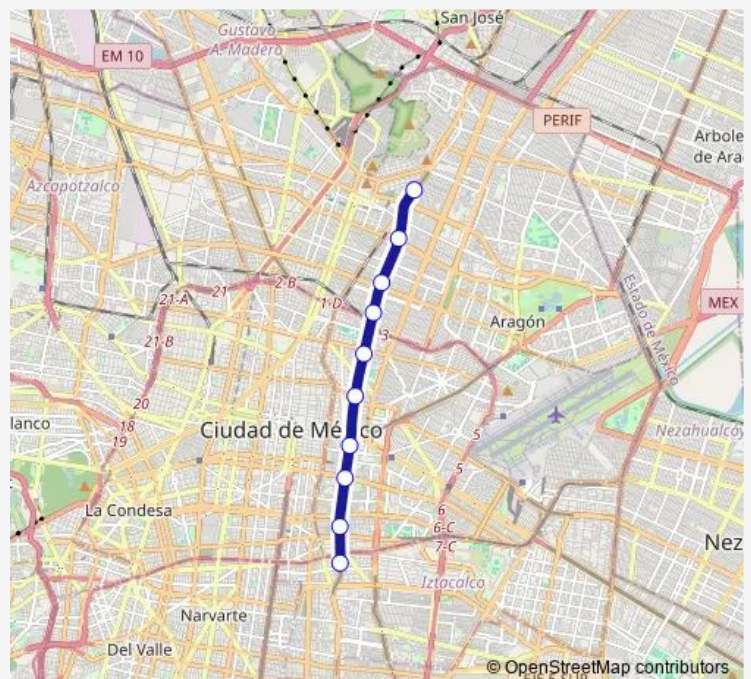

### Direction

Martín Carrera — Santa Anita

10 stops

[Open route schedule](#)

Martín Carrera

Talismán

Bondojito

Consulado

Canal del Norte

Morelos

Candelaria

Fray Servando

Jamaica

Santa Anita

### Route schedule

Martín Carrera — Santa Anita

Monday 00:00

Tuesday 00:00

Wednesday 00:00

Thursday 00:00

Friday 00:00

Saturday 00:00

### Route info

Direction: Martín Carrera

Stops: 10

Trip Duration: 0 hour 15 min

4 — Santa Anita - Martín Carrera

**Direction**

Santa Anita — Martín Carrera

10 stops