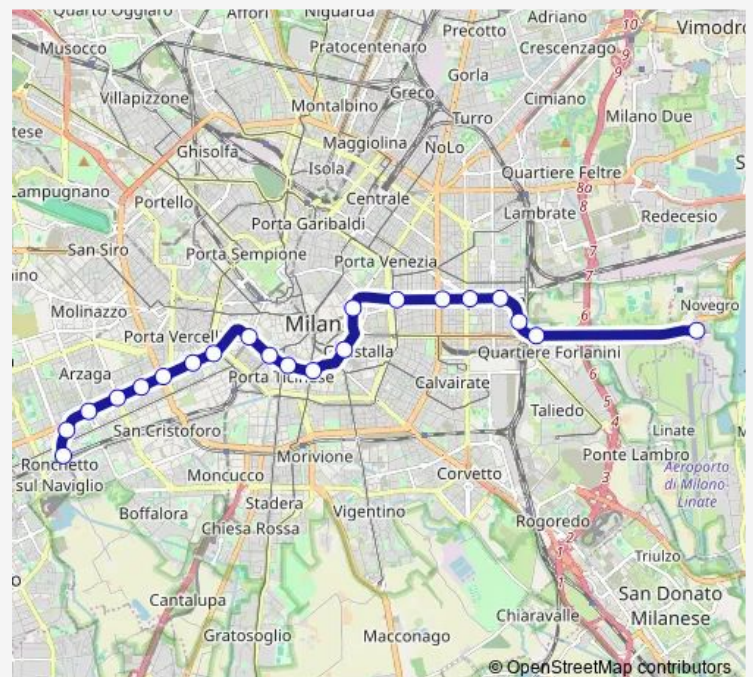

Linate Aeroporto

### Route schedule

SAN Cristoforo — Linate Aeroporto

Monday	05:40-00:20 <sup>+1</sup>
Tuesday	05:40-00:20 <sup>+1</sup>
Wednesday	05:40-00:20 <sup>+1</sup>
Thursday	05:40-00:20 <sup>+1</sup>
Friday	05:40-00:20 <sup>+1</sup>
Saturday	05:40-00:20 <sup>+1</sup>
Sunday	06:00-00:20 <sup>+1</sup>

### Route info

Direction: SAN Cristoforo

Stops: 21

Trip Duration: 0 hour 28 min

## Direction

Linate Aeroporto — SAN Cristoforo

21 stops

[Open route schedule](#)

Linate Aeroporto

Repetti

Stazione Forlanini

Argonne