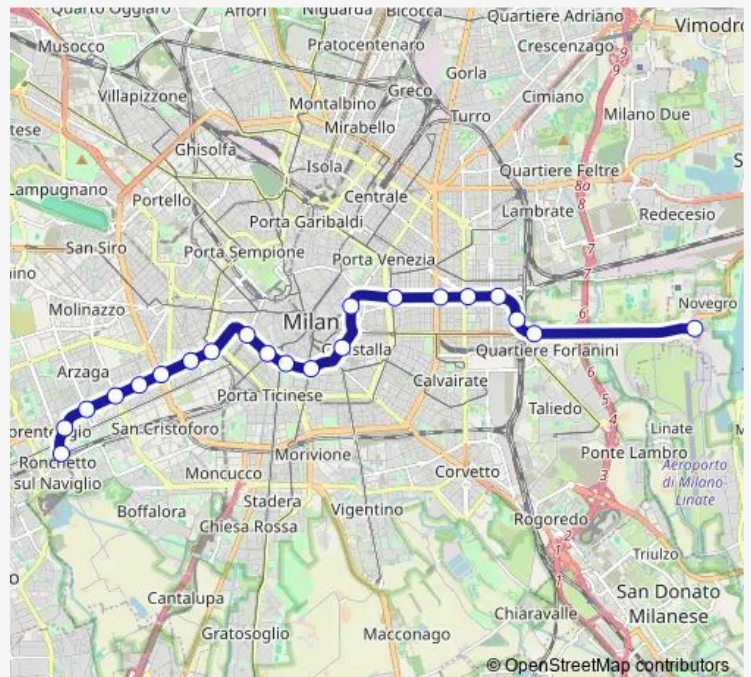

Linate Aeroporto

### Route schedule

SAN Cristoforo — Linate Aeroporto

Monday	05:40-00:20 <sup>+1</sup>
Tuesday	05:40-00:20 <sup>+1</sup>
Wednesday	05:40-00:20 <sup>+1</sup>
Thursday	05:40-00:20 <sup>+1</sup>
Friday	05:40-00:20 <sup>+1</sup>
Saturday	05:40-00:20 <sup>+1</sup>
Sunday	06:00-00:20 <sup>+1</sup>

### Route info

Direction: SAN Cristoforo

Stops: 21

Trip Duration: 0 hour 28 min