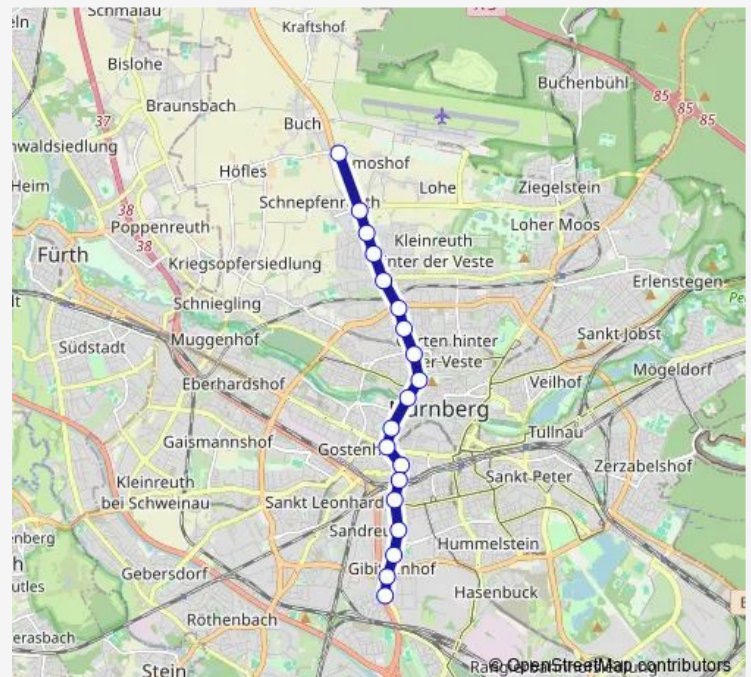

Monday 04:30-20:26

Tuesday 04:30-20:26

Wednesday 04:30-20:26

Thursday 04:30-20:26

Friday 04:30-20:26

Saturday 06:37-23:46

Sunday 04:32-00:26⁺¹

Route info

Direction:

Stops: 0

Trip Duration: – min

Direction

Nürnberg Am Wegfeld — Nürnberg Gibitzenhof

19 stops

[Open route schedule](#)

Nürnberg Am Wegfeld

Nürnberg Bamberger Str.

Nürnberg Schleswiger Str.

Nürnberg Cuxhavener Str.

Nürnberg Thon

Nürnberg Bucher Str./Nordring

Nürnberg Juvenellstr.

Nürnberg Friedrich-Ebert-Pl.

Nürnberg Tiergärtnerort

Friday 04:56-19:56

Saturday 08:47-00:16⁺¹

Sunday 04:56-00:56⁺¹

Route info

Direction: Nürnberg Am Wegfeld

Stops: 19

Trip Duration: 0 hour 26 min

4 Metro time schedules and route maps are available in an offline PDF at busmaps.com. Use the busmaps.com website to see live bus times, train schedule or subway schedule, and step-by-step directions for all public transit in Nuernberg