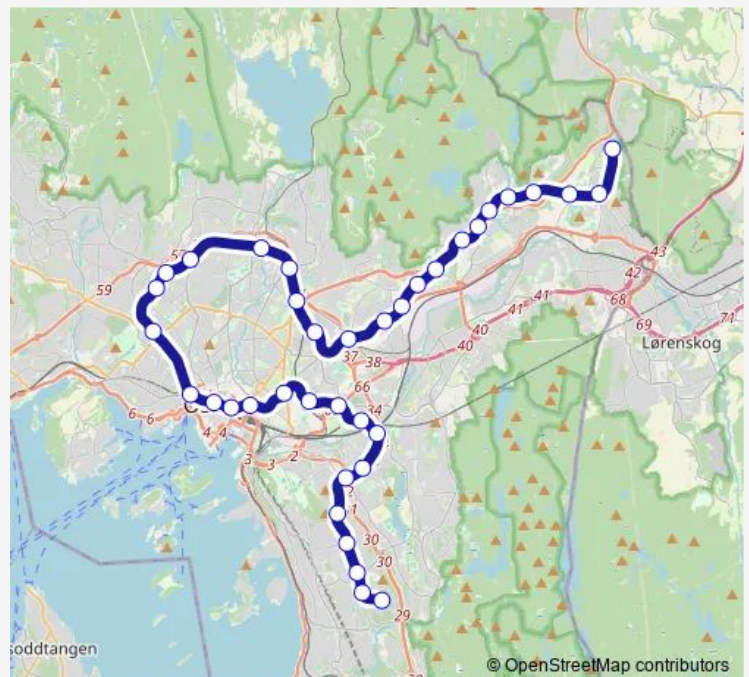

Tuesday 05:10

Wednesday 05:10

Thursday 05:10

Friday 05:10

Saturday 06:10-08:40

Sunday —

Route info

Direction: Stortinget

Stops: 15

Trip Duration: 0 hour 23 min

4 — Vestli - Bergkrystallen

Direction

Vestli — Storo

16 stops

[Open route schedule](#)

Vestli