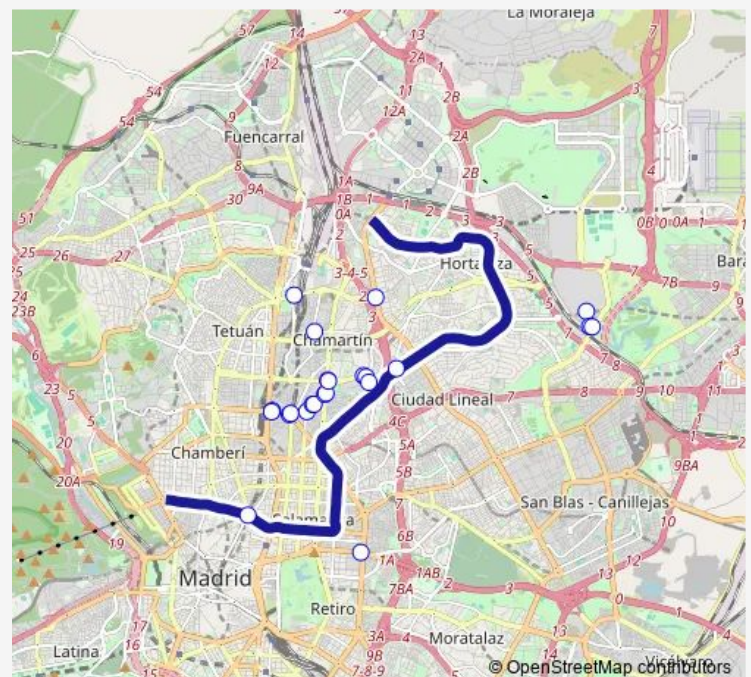

Metro 4 Argüelles-Pinar de Chamartín

[Go to website](#)

**Direction**

Pinar DE Chamartin — Argüelles

23 stops

[Open route schedule](#)

Pinar DE Chamartin

Manoteras

Colon

Alonso Martinez

Bilbao

Route schedule

Pinar DE Chamartin — Argüelles

Monday	00:00
Tuesday	00:00
Wednesday	00:00
Thursday	00:00
Friday	00:00
Saturday	00:00
Sunday	00:00

Route info

Direction: Pinar DE Chamartin

Stops: 23

Trip Duration: 0 hour 38 min

4 — Argüelles-Pinar de Chamartín

SAN Bernardo

Argüelles

## Direction

Argüelles — Pinar DE Chamartin

23 stops

[Open route schedule](#)

Argüelles

SAN Bernardo

Bilbao

Alonso Martinez