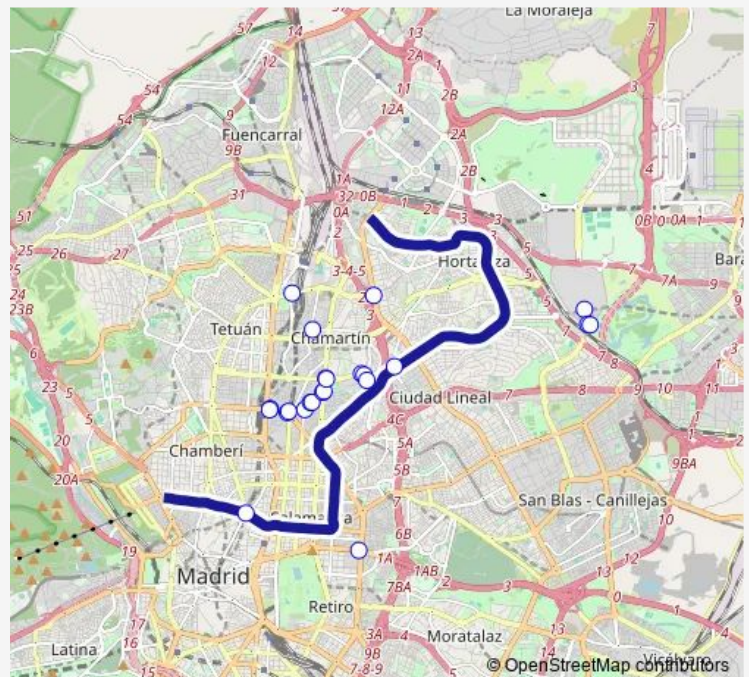

Metro 4 Argüelles-Pinar de Chamartín

[Go to website](#)

Direction

Pinar DE Chamartin — Argüelles

23 stops

[Open route schedule](#)

Pinar DE Chamartin

Manoteras

Colon

Alonso Martinez

Bilbao

Route schedule

Pinar DE Chamartin — Argüelles

Monday	00:00
Tuesday	00:00
Wednesday	00:00
Thursday	00:00
Friday	00:00
Saturday	00:00
Sunday	00:00

Route info

Direction: Pinar DE Chamartin

Stops: 23

Trip Duration: 0 hour 38 min

4 — Argüelles-Pinar de Chamartín

SAN Bernardo

Argüelles

Direction

Argüelles — Pinar DE Chamartin

23 stops

[Open route schedule](#)

Argüelles

SAN Bernardo

Bilbao

Alonso Martinez

Colon

Serrano

Velazquez