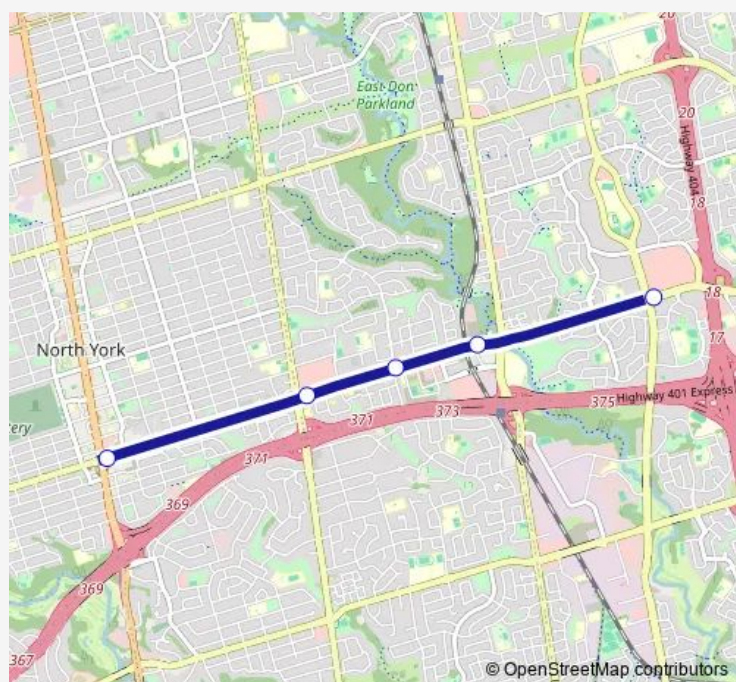

Bayview Station - Westbound Platform

Sheppard-Yonge Station - Subway Platform

### Route schedule

Don Mills Station - Westbound Platform — Sheppard-Yonge Station - Subway Platform

Monday	05:31-02:25 <sup>+1</sup>
Tuesday	05:31-02:25 <sup>+1</sup>
Wednesday	05:31-02:25 <sup>+1</sup>
Thursday	05:31-02:25 <sup>+1</sup>
Friday	05:31-02:25 <sup>+1</sup>
Saturday	05:45-02:25 <sup>+1</sup>
Sunday	08:05-02:25 <sup>+1</sup>

### Route info

Direction: Don Mills Station - Westbound Platform

Stops: 5

Trip Duration: 0 hour 8 min

4 — Line 4 (Sheppard)

### Direction

Sheppard-Yonge Station - Eastbound Platform — Don Mills Station - Subway Platform

5 stops

[Open route schedule](#)

Sheppard-Yonge Station - Eastbound Platform

Bayview Station - Eastbound Platform