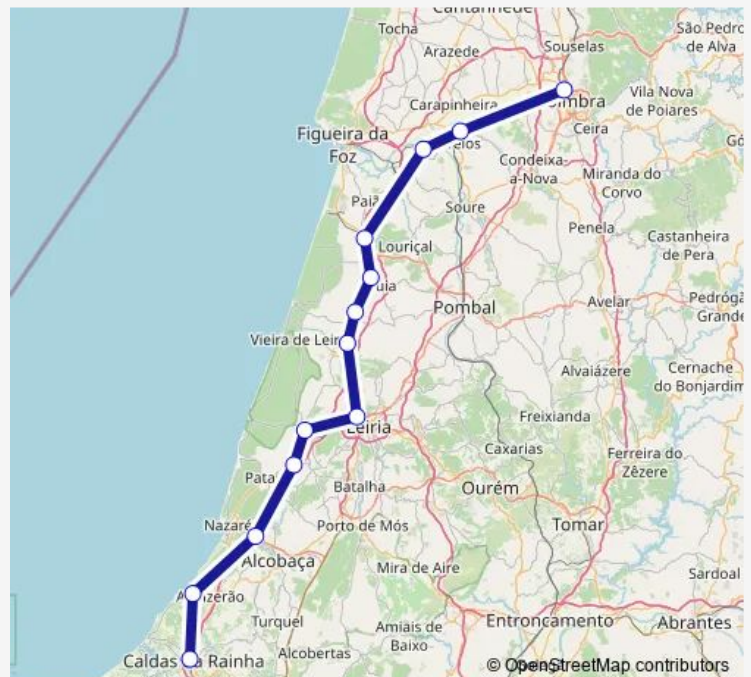

Rail IR

Go to website

Direction

Caldas da Rainha — Coimbra-B

13 stops

[Open route schedule](#)

Caldas da Rainha

Sao Martinho do Porto

Thursday 06:13-16:12

Friday 06:13-16:12

Saturday 06:13-16:12

Sunday 11:15-16:12

Route info

Direction: Caldas da Rainha

Stops: 13

Trip Duration: 2 hour 2 min

Direction

Coimbra-B — Caldas da Rainha

13 stops

[Open route schedule](#)

Coimbra-B

Granja do Ulmeiro - Alfarelos

Verride

Lourical