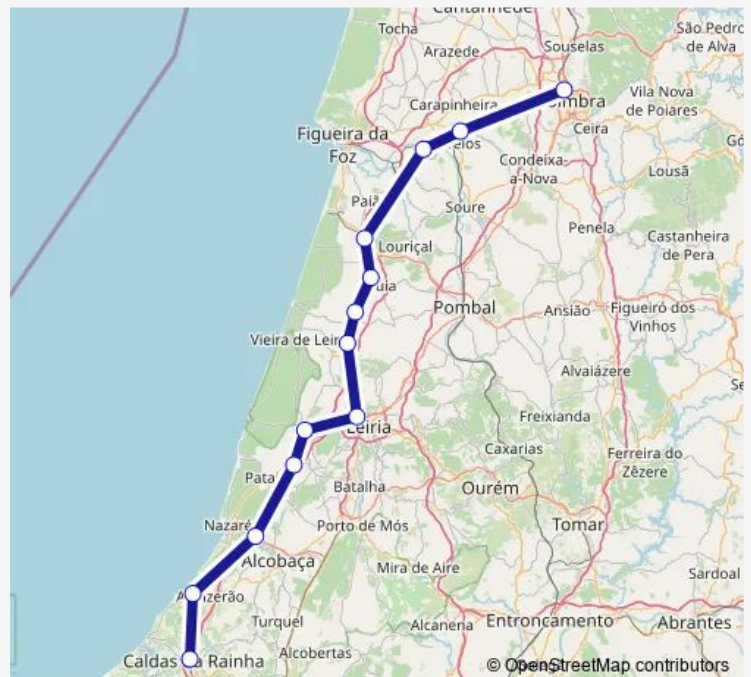

Thursday 06:13-16:12

Friday 06:13-16:12

Saturday 06:13-16:12

Sunday 11:15-16:12

Route info

Direction: Caldas da Rainha

Stops: 13

Trip Duration: 1 hour 59 min

Direction

Coimbra-B — Caldas da Rainha

13 stops

[Open route schedule](#)

Coimbra-B

Granja do Ulmeiro - Alfarelos

Verride

Lourical