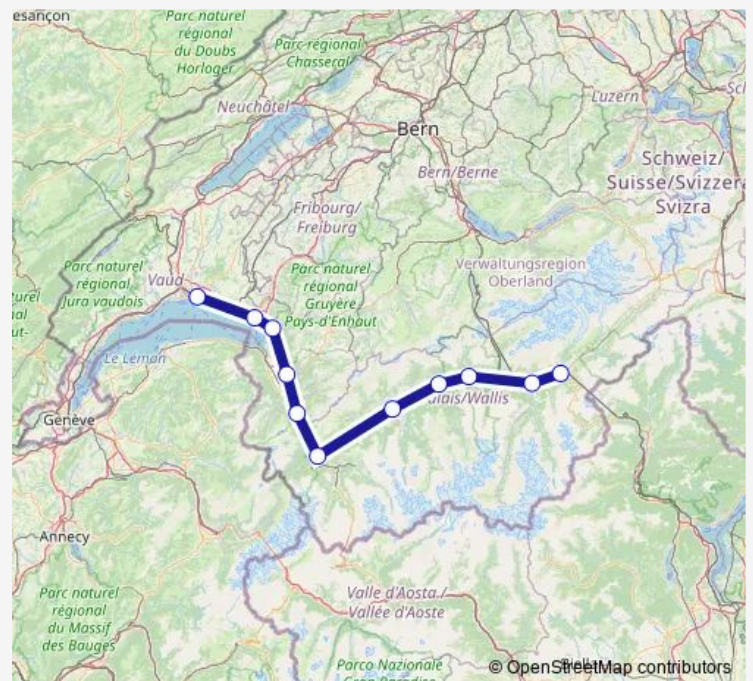

Saturday —

Sunday 22:48

Route info

Direction: Lausanne

Stops: 11

Trip Duration: 1 hour 48 min

Ir — IR 1705

Direction

Lausanne — Brig

11 stops

[Open route schedule](#)

Lausanne

Vevey

Montreux

Aigle

St-Maurice