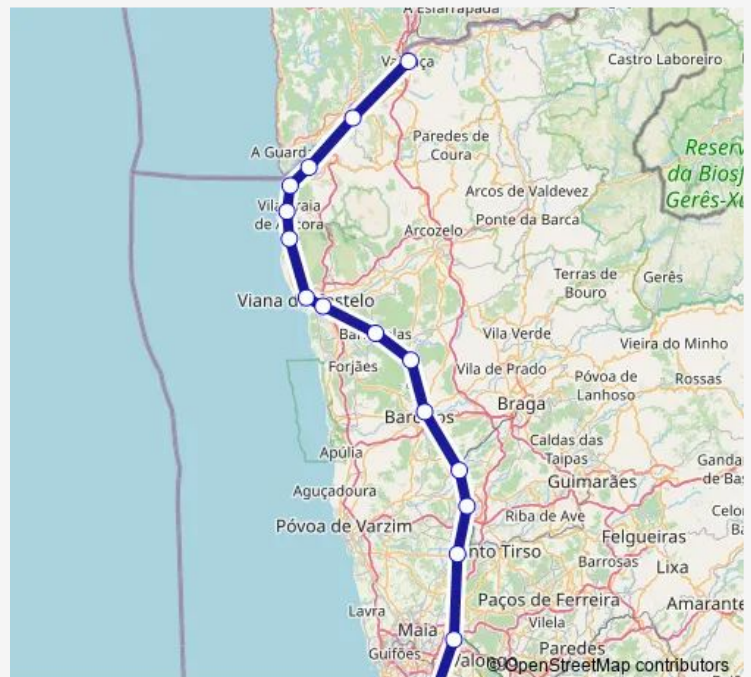

Rail IR

[Go to website](#)

Direction

Valenca — Porto Campanha

16 stops

[Open route schedule](#)

Valenca

Vila Nova de Cerveira

Barcelos

Nine

Famalicao

Trofa

Ermesinde

Porto Campanha

Route schedule

Valenca — Porto Campanha

Monday 07:22-14:30

Tuesday 07:22-14:30

Wednesday 07:22-14:30

Thursday 07:22-14:30

Friday 07:22-14:30

Saturday 07:22-14:30

Sunday 07:22-14:30

Route info

Direction: Valenca

Stops: 16

Trip Duration: 1 hour 53 min

IR

Direction

Porto Campanha — Valenca

19 stops

[Open route schedule](#)