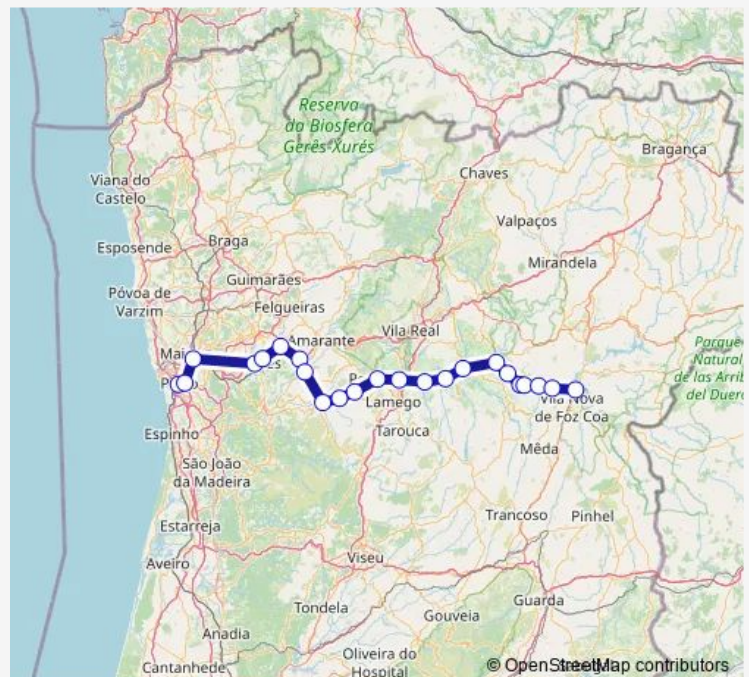

### Route schedule

Pocinho — Porto Sao Bento

Monday

—

Tuesday

—

Wednesday

—

### Route info

Direction: Pocinho

Stops: 22

Trip Duration: 3 hour 38 min

IR

## Direction

Pocinho — Porto Sao Bento

23 stops

[Open route schedule](#)

Pocinho

Freixo de Numao - Mos do Douro

Vesuvio

Vargelas