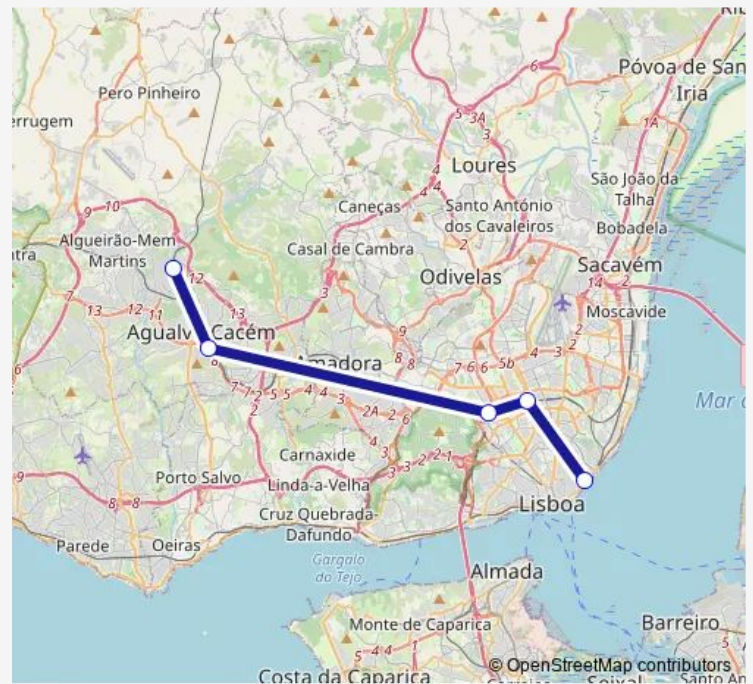

Rail Ir

[Go to website](#)

Direction

Mira Sintra - Melecas — Lisboa Santa Apolonia

5 stops

[Open route schedule](#)

Mira Sintra - Melecas

Agualva - Cacem

Thursday 08:31

Friday 08:31

Saturday 08:34

Sunday 08:34

Route info

Direction: Mira Sintra - Melecas

Stops: 5

Trip Duration: 0 hour 28 min

Ir

Direction

Lisboa Santa Apolonia — Mira Sintra - Melecas

5 stops

[Open route schedule](#)

Lisboa Santa Apolonia

Entrecampos

Sete Rios

Direction: Lisboa Santa Apolonia

Stops: 5

Trip Duration: 0 hour 32 min

Ir Rail time schedules and route maps are available in an offline PDF at busmaps.com. Use the busmaps.com website to see live bus times, train schedule or subway schedule, and step-by-step directions for all public transit in Lisbon