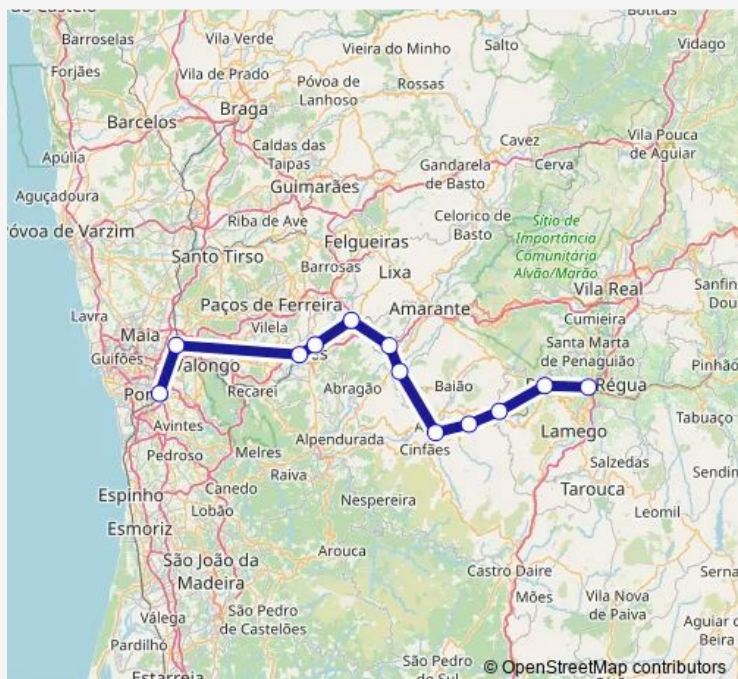

Rail IR

Go to website

**Direction**

Porto Campanha — Regua

12 stops

[Open route schedule](#)

Porto Campanha

Ermesinde

Rede

Regua

Route schedule

Porto Campanha — Regua

Monday	11:25
Tuesday	11:25
Wednesday	11:25
Thursday	11:25
Friday	11:25
Saturday	11:25
Sunday	11:25

Route info

Direction: Porto Campanha

Stops: 12

Trip Duration: 2 hour 0 min

IR Rail time schedules and route maps are available in an offline PDF at [busmaps.com](https://busmaps.com). Use the [busmaps.com](https://busmaps.com) website to see live bus times, train schedule or subway schedule, and step-by-step directions for all public transit in Marco de Canavezes