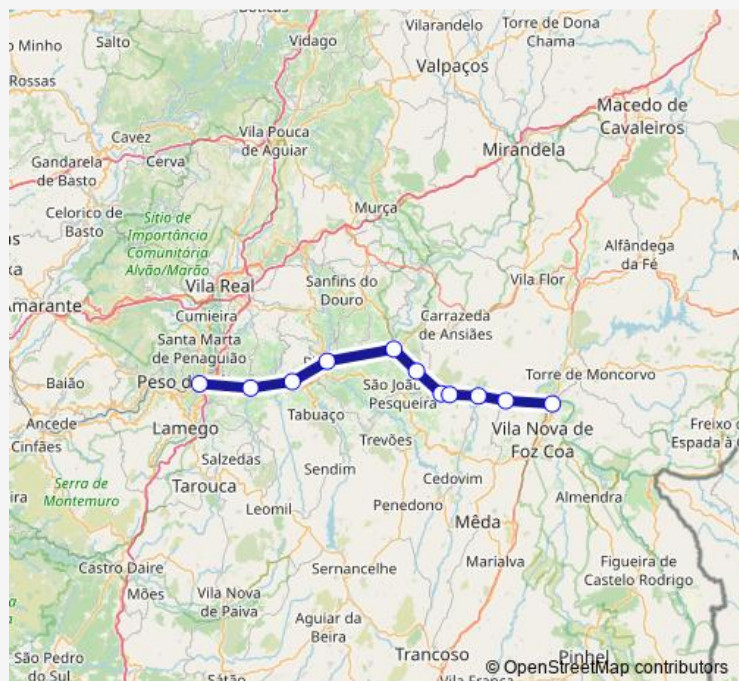

### Route schedule

Regua — Pocinho

Monday 17:19

Tuesday 17:19

Wednesday 17:19

Thursday 17:19

Friday 17:19

Saturday 17:19

### Route info

Direction: Regua

Stops: 11

Trip Duration: 1 hour 23 min

Ir Rail time schedules and route maps are available in an offline PDF at [busmaps.com](https://busmaps.com). Use the [busmaps.com](https://busmaps.com) website to see live bus times, train schedule or subway schedule, and step-by-step directions for all public transit in Sao Joao da Pesqueira