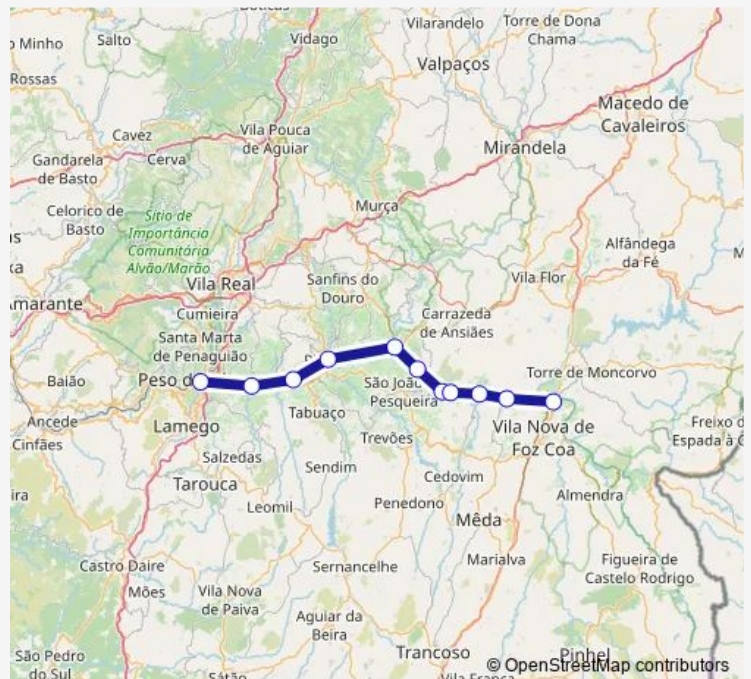

Rail IR

Go to website

Direction

Regua — Pocinho

11 stops

[Open route schedule](#)

- Regua
- Covelinhas
- Ferrao
- Pinhao
- Tua
- Alegria
- Ferradosa
- Vargelas
- Vesuvio
- Freixo de Numao - Mos do Douro
- Pocinho

Route schedule

Regua — Pocinho

Monday	17:19
Tuesday	17:19
Wednesday	17:19
Thursday	17:19
Friday	17:19
Saturday	17:19
Sunday	17:19

Route info

Direction: Regua

Stops: 11

Trip Duration: 1 hour 23 min

IR Rail time schedules and route maps are available in an offline PDF at busmaps.com. Use the busmaps.com website to see live bus times, train schedule or subway schedule, and step-by-step directions for all public transit in Sao Joao da Pesqueira