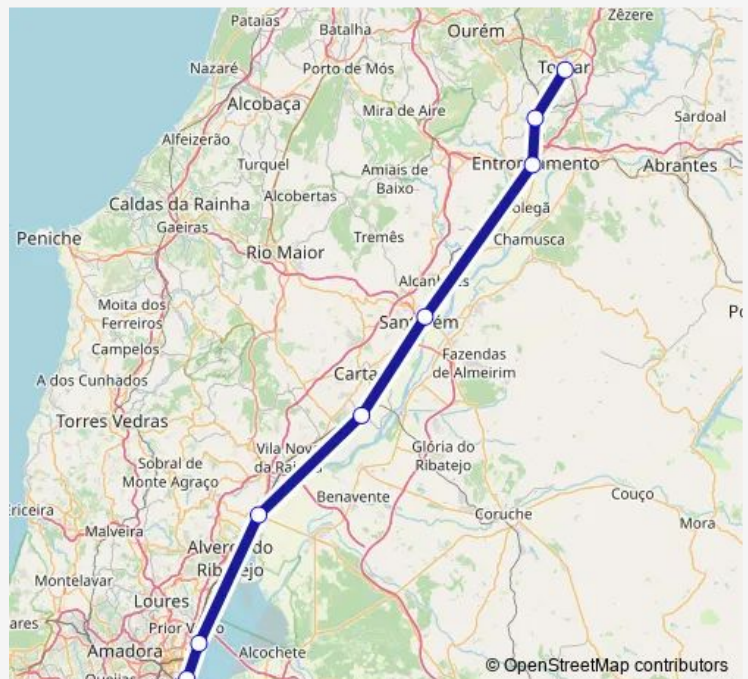

Rail IR

Go to website

**Direction**

Tomar — Lisboa Santa Apolonia

7 stops

[Open route schedule](#)

- Tomar
- Lamarosa
- Entroncamento
- Santarem
- Vila Franca de Xira
- Lisboa Oriente
- Lisboa Santa Apolonia

Route schedule

Tomar — Lisboa Santa Apolonia

Monday	06:04
Tuesday	06:04
Wednesday	06:04
Thursday	06:04
Friday	06:04
Saturday	—
Sunday	—

Route info

Direction: Tomar

Stops: 7

Trip Duration: 1 hour 37 min

IR

## Direction

Tomar — Lisboa Santa Apolonia

8 stops

[Open route schedule](#)

Tomar

Lamarosa

Entroncamento

Santarem

## Route schedule

Lisboa Santa Apolonia — Tomar

Monday	17:15-18:15
Tuesday	17:15-18:15
Wednesday	17:15-18:15
Thursday	17:15-18:15
Friday	17:15-18:15
Saturday	—
Sunday	—