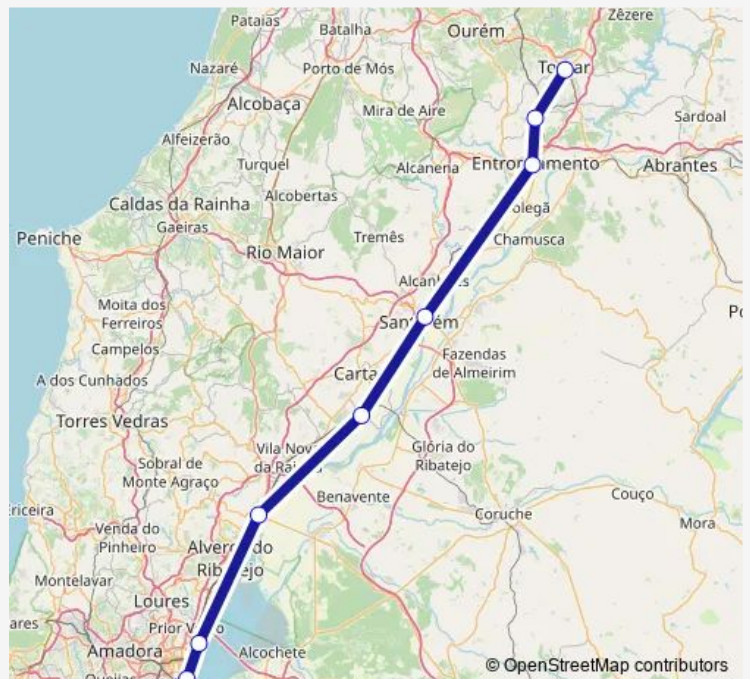

Rail Ir

[Go to website](#)

Direction

Tomar — Lisboa Santa Apolonia

7 stops

[Open route schedule](#)

- Tomar
- Lamarosa
- Entroncamento
- Santarem
- Vila Franca de Xira
- Lisboa Oriente
- Lisboa Santa Apolonia

Route schedule

Tomar — Lisboa Santa Apolonia

Monday	06:04
Tuesday	06:04
Wednesday	06:04
Thursday	06:04
Friday	06:04
Saturday	—
Sunday	—

Route info

Direction: Tomar

Stops: 7

Trip Duration: 1 hour 37 min

Direction

Tomar — Lisboa Santa Apolonia

8 stops

[Open route schedule](#)

Tomar

Lamarosa

Entroncamento

Santarem

Reguengo - Vale da Pedra - Pontevel

Santarem

Entroncamento

Lamarosa

Tomar

Route schedule

Lisboa Santa Apolonia — Tomar

Monday	17:15-18:15
Tuesday	17:15-18:15
Wednesday	17:15-18:15
Thursday	17:15-18:15
Friday	17:15-18:15
Saturday	—
Sunday	—

Route info