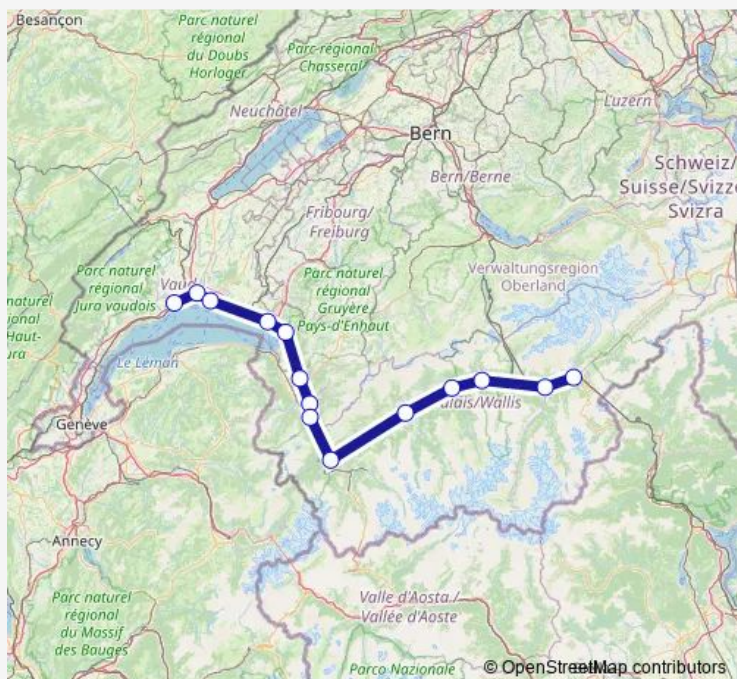

### Route schedule

Morges — Brig

Monday —

Tuesday —

Wednesday —

Thursday —

Friday —

Saturday 24:00

### Route info

Direction: Morges

Stops: 14

Trip Duration: 2 hour 4 min