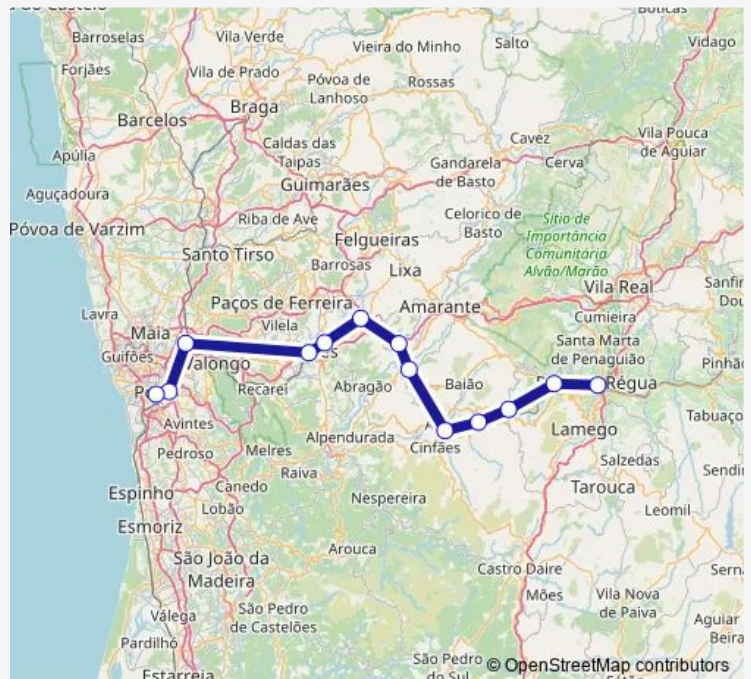

Rail IR

Go to website

Direction

Regua — Porto Sao Bento

13 stops

[Open route schedule](#)

- Regua
- Rede
- Ermida
- Aregos
- Mosteiro
- Marco de Canaveses
- Livraçao
- Caide
- Penafiel
- Paredes
- Ermesinde
- Porto Campanha
- Porto Sao Bento

Route schedule

Regua — Porto Sao Bento

Monday	06:46-17:13
Tuesday	06:46-17:13
Wednesday	06:46-17:13
Thursday	06:46-17:13
Friday	06:46-17:13
Saturday	06:46-17:13
Sunday	06:46-17:13

Route info

Direction: Regua

Stops: 13

Trip Duration: 1 hour 59 min

Direction

Porto Sao Bento — Regua

13 stops

[Open route schedule](#)

Porto Sao Bento

Porto Campanha

Thursday 15:20-19:20

Friday 15:20-19:20

Saturday 15:20-19:20

Sunday 15:20-19:20

Route info

Direction: Porto Sao Bento

Stops: 13

Trip Duration: 1 hour 52 min