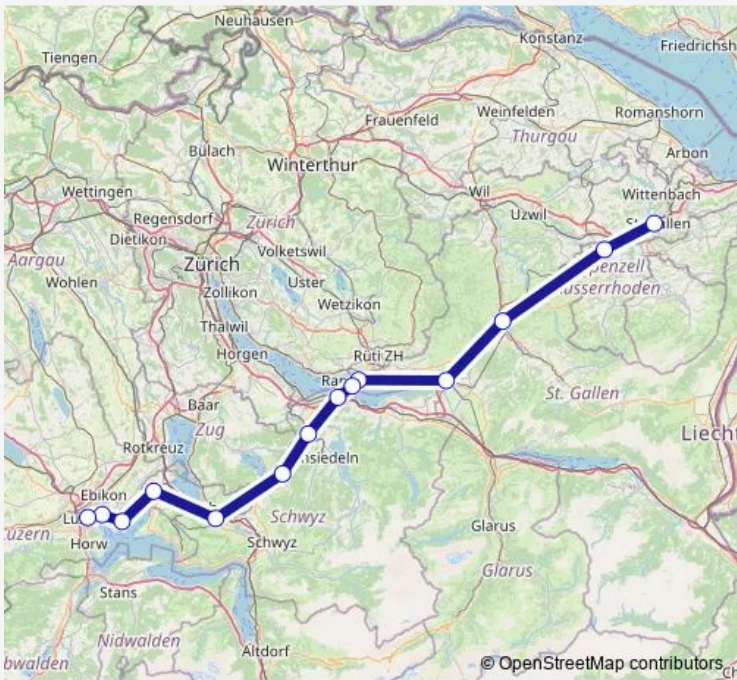

Direction
Luzern — St. Gallen

14 stops

[Open route schedule](#)

- Luzern
- Luzern Verkehrshaus
- Meggen Zentrum
- Küssnacht am Rigi
- Arth-Goldau
- Rothenthurm
- Biberbrugg
- Pfäffikon Sz
- Seedamm
- Rapperswil Sg
- Uznach
- Wattwil
- Herisau
- St. Gallen

Route schedule
Luzern — St. Gallen

Monday	09:39-17:39
Tuesday	09:39-17:39
Wednesday	09:39-17:39
Thursday	09:39-17:39
Friday	09:39-17:39
Saturday	08:39-16:39
Sunday	08:39-17:39

Route info

Direction: Luzern

Stops: 14

Trip Duration: 2 hour 16 min