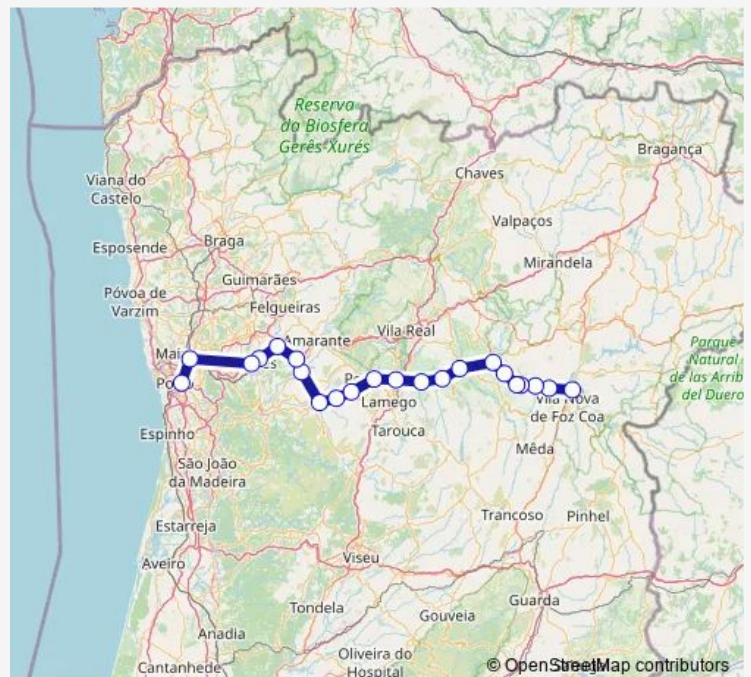

Thursday 07:08-13:10

Friday 07:08-13:10

Saturday 07:08-13:10

Sunday 07:08-13:10

Route info

Direction: Pocinho

Stops: 22

Trip Duration: 3 hour 22 min

IR

Direction

Porto Campanha — Pocinho

23 stops

[Open route schedule](#)

Porto Campanha

Contumil

Ermesinde