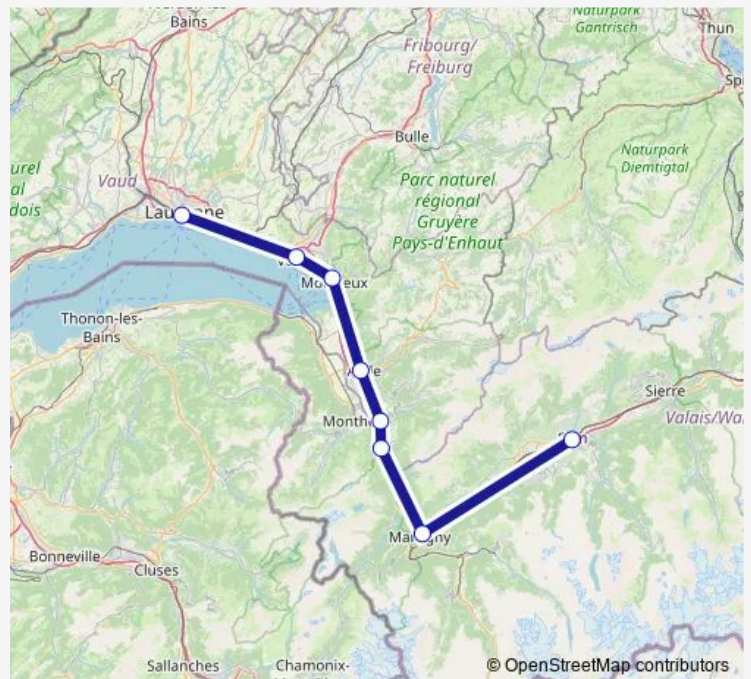

### Direction

Lausanne — Sion

8 stops

[Open route schedule](#)

Lausanne

Vevey

Montreux

Aigle

Bex

St-Maurice

Martigny

Sion

### Route schedule

Lausanne — Sion

Monday —

Tuesday —

Wednesday —

Thursday —

Friday —

Saturday —

### Route info

Direction: Lausanne

Stops: 8

Trip Duration: 1 hour 14 min

Ir — IR 1743

Ir Rail time schedules and route maps are available in an offline PDF at [busmaps.com](https://busmaps.com). Use the [busmaps.com](https://busmaps.com) website to see live bus times, train schedule or subway schedule, and step-by-step directions for all public transit in Vevey