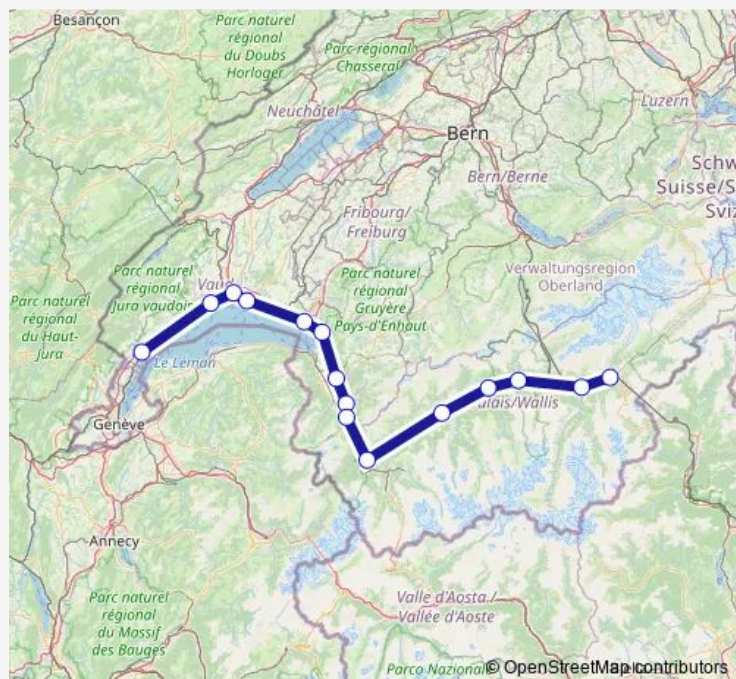

Rail Ir IR 1741

[Go to website](#)

Direction

Nyon — Brig

15 stops

[Open route schedule](#)

- Nyon
- Morges
- Renens Vd
- Lausanne
- Vevey
- Montreux
- Aigle
- Bex
- St-Maurice
- Martigny
- Sion
- Sierre/Siders
- Leuk
- Visp
- Brig

Route schedule

Nyon — Brig

Monday	—
Tuesday	—
Wednesday	—
Thursday	—
Friday	22:36
Saturday	—
Sunday	—

Route info

Direction: Nyon

Stops: 15

Trip Duration: 2 hour 30 min

Ir — IR 1741

Direction

Nyon — Brig

15 stops

[Open route schedule](#)

Nyon

Gland

Morges

Renens Vd

Lausanne

Vevey

Montreux

Aigle

St-Maurice

Martigny

Sion

Sierre/Siders