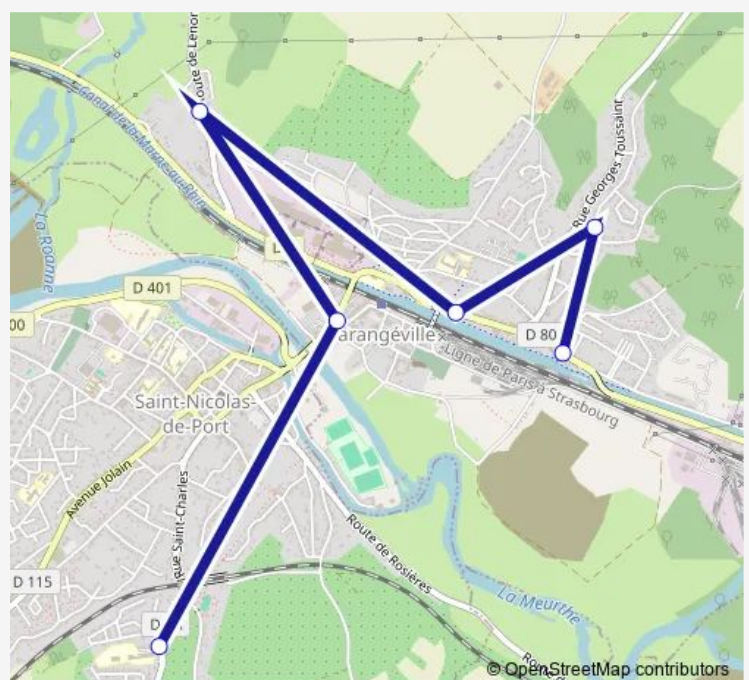

Varangeville - Varangeville SUB Marché

Varangeville - Varangeville Rue Malglaive

Varangeville - Varangeville SUB Port

Varangeville - Varangeville Route de Lenoncourt

Varangeville - Varangeville SUB Monument

Saint-Nicolas-DE-Port - Saint-Nicolas-DE-Port Collège

Route schedule

Varangeville - Varangeville SUB Marché — Saint-Nicolas-DE-Port - Saint-Nicolas-DE-Port Collège

Monday	07:14
Tuesday	07:14
Wednesday	07:14
Thursday	07:14
Friday	07:14
Saturday	—
Sunday	—

Route info

Direction: Varangeville - Varangeville SUB Marché

Stops: 6

Trip Duration: 0 hour 21 min

54S632 — College ST Nicolas

Direction

Saint-Nicolas-DE-Port - Saint-Nicolas-DE-Port Collège —
Varangeville - Varangeville SUB Marché

6 stops

[Open route schedule](#)

Saint-Nicolas-DE-Port - Saint-Nicolas-DE-Port Collège

Varangeville - Varangeville SUB Monument

Varangeville - Varangeville Route de Lenoncourt

Varangeville - Varangeville SUB Port