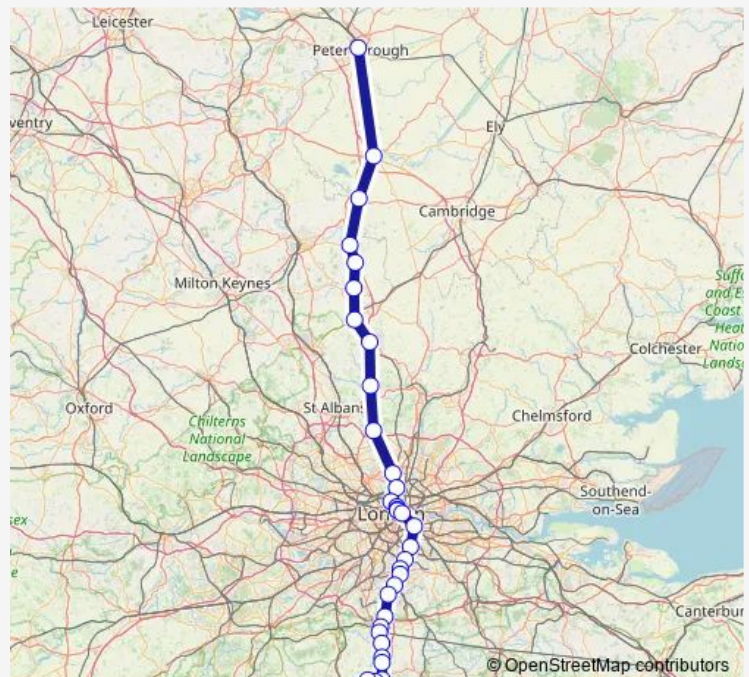

Sydenham

Norwood Junction

East Croydon

Route schedule

Peterborough — Horsham

Monday 04:20-21:54

Tuesday 04:20-21:54

Wednesday 04:20-21:54

Thursday 04:20-21:54

Friday 04:20-21:54

Saturday 04:18-21:54

Sunday —

Route info

Direction: Peterborough

Stops: 36

Trip Duration: 2 hour 47 min

■ TI:Pbo->Hrh — TL train service from PBO to Hrh

South Croydon

Purley

Coulsdon South

Merstham

Redhill

Earlswood (Surrey)

Salfords (Surrey)

Horley

Gatwick Airport

Three Bridges

Crawley

Ifield

Faygate

Littlehaven

Horsham