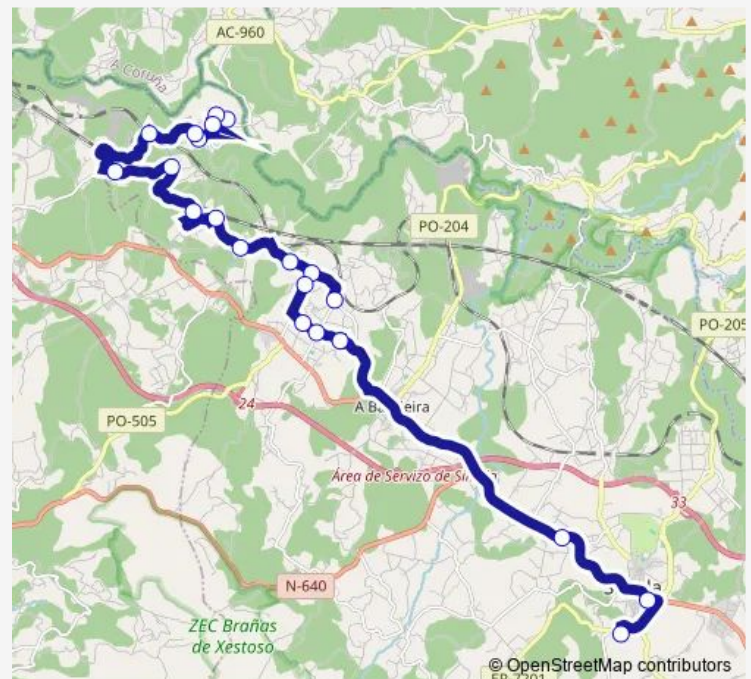

### Route schedule

Vilariño — IES Pintor Colmeiro

Monday 07:37

Tuesday 07:37

Wednesday 07:37

Thursday 07:37

Friday 07:37

Saturday —

### Route info

Direction: Vilariño

Stops: 21

Trip Duration: 0 hour 45 min

■ Xg860029 — IES Pintor Colmeiro-Vilariño

BusMaps