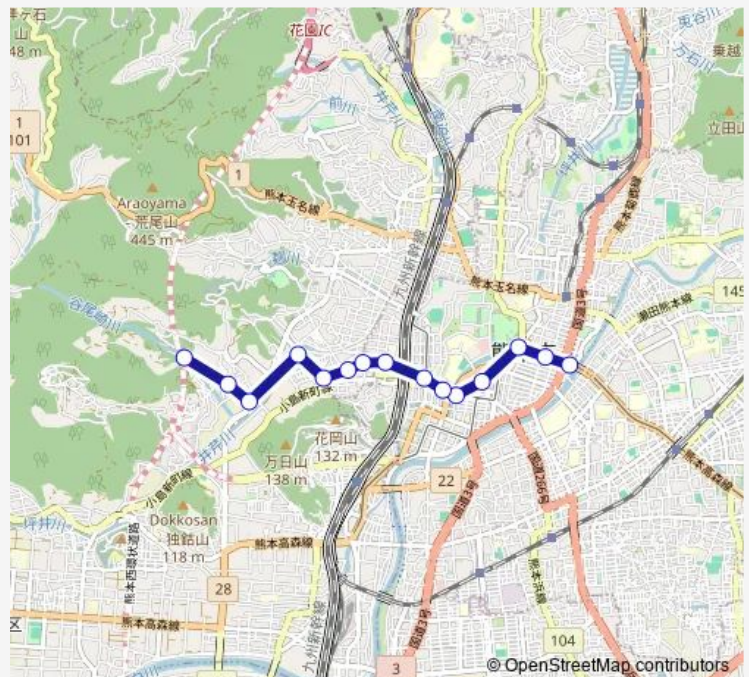

### Route schedule

水道町 — 谷尾崎

Monday	13:23-21:19
Tuesday	13:23-21:19
Wednesday	13:23-21:19
Thursday	13:23-21:19
Friday	13:23-21:19
Saturday	09:38-18:11
Sunday	09:38-18:17

### Route info

Direction: 水道町

Stops: 15

Trip Duration: 0 hour 26 min

■ U4-2 : 水道町→新町 ~ 戸坂→谷尾崎

Bus time schedules and route maps are available in an offline PDF at [busmaps.com](https://busmaps.com). Use the [busmaps.com](https://busmaps.com) website to see live bus times, train schedule or subway schedule, and step-by-step directions for all public transit in Kumamoto