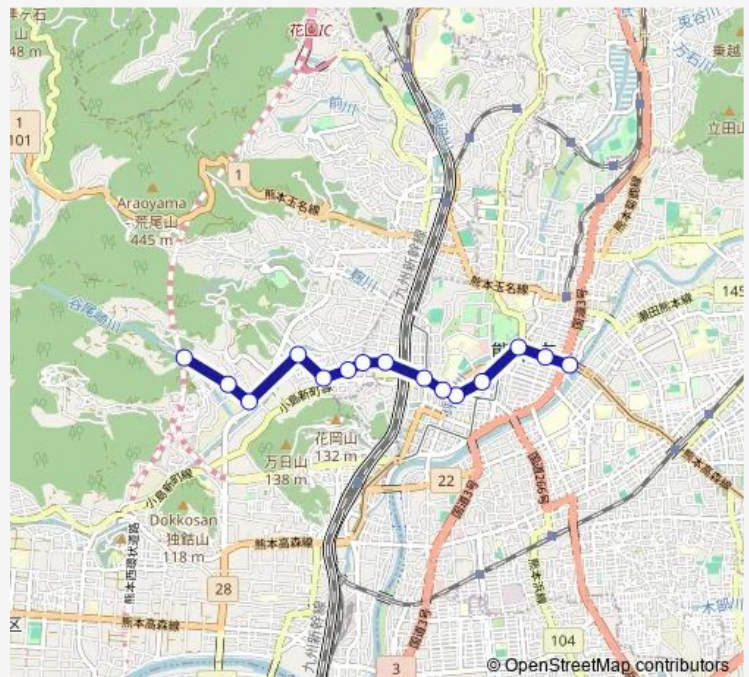

Route schedule

水道町 — 谷尾崎

Monday	13:23-21:19
Tuesday	13:23-21:19
Wednesday	13:23-21:19
Thursday	13:23-21:19
Friday	13:23-21:19
Saturday	09:38-18:11
Sunday	09:38-18:17

Route info

Direction: 水道町

Stops: 15

Trip Duration: 0 hour 23 min

■ U4-2 : 水道町→新町 ~ 戸坂→谷尾崎

Bus time schedules and route maps are available in an offline PDF at busmaps.com. Use the busmaps.com website to see live bus times, train schedule or subway schedule, and step-by-step directions for all public transit in Kumamoto