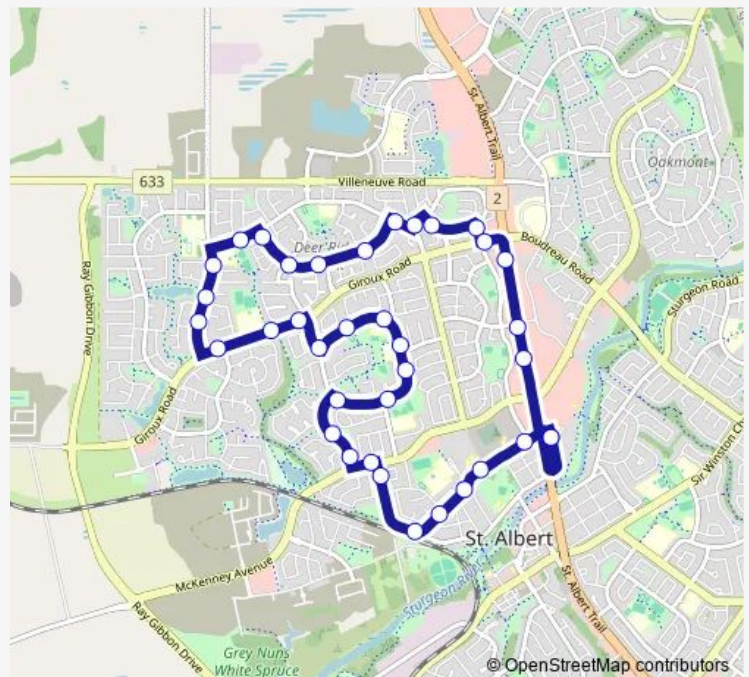

Bus A4 Lacombe - Deer Ridge

[Go to website](#)

Direction

St. Albert Centre Exchange — St. Albert Centre Exchange

37 stops

[Open route schedule](#)

- St. Albert Centre Exchange
- St Vital Ave & Muir Drive
- St Vital Ave & Youville Home
- St Vital Ave & Mt Royal Dr
- St Vital Ave & Malmo Ave
- Mission Ave & St Vital Ave
- Mission Ave & Milburn Cr
- McKenney Ave & Mission Ave
- Laydon Dr & Lester Cr
- Laydon Dr & Lafonde Cr
- Larose Dr & Larkspur Cr
- Larose Dr & Langley Ave
- Larose Dr & Lawrence Cr
- Larose Dr & Leddy Ave
- Larose Dr & Larson Ave
- Larose Dr & Lorraine Cr
- Lockhart Dr & Larose Dr
- Giroux Rd & Dufferin St
- Giroux Rd & Bellerose High Sch
- Giroux Rd & Dunfield Cr
- Hogan Rd & Nelson Ct

Route schedule

St. Albert Centre Exchange — St. Albert Centre Exchange

Monday	05:51-18:18
Tuesday	05:51-18:18
Wednesday	05:51-18:18
Thursday	05:51-18:18
Friday	05:51-18:18
Saturday	06:30-17:30
Sunday	—

Route info

Direction: St. Albert Centre Exchange

Stops: 37

Trip Duration: 0 hour 26 min

A4 — Lacombe - Deer Ridge

BusMaps

Hogan Rd & Dunfield Cr

Hogan Rd & Delwood Pl

Deer Ridge Dr & Dubonnet Way

Dorchester Dr & Deer Ridge Dr

Dorchester Dr & Dufferin St

Dorchester Dr & Dalhousie St

Dorchester Dr & Danforth Cr

Deer Ridge Dr & Dorchester Dr

Deerbourne Dr & Deer Ridge Dr

Deerbourne Dr & Doolan Pl

Dunbar St & Deerbourne Dr