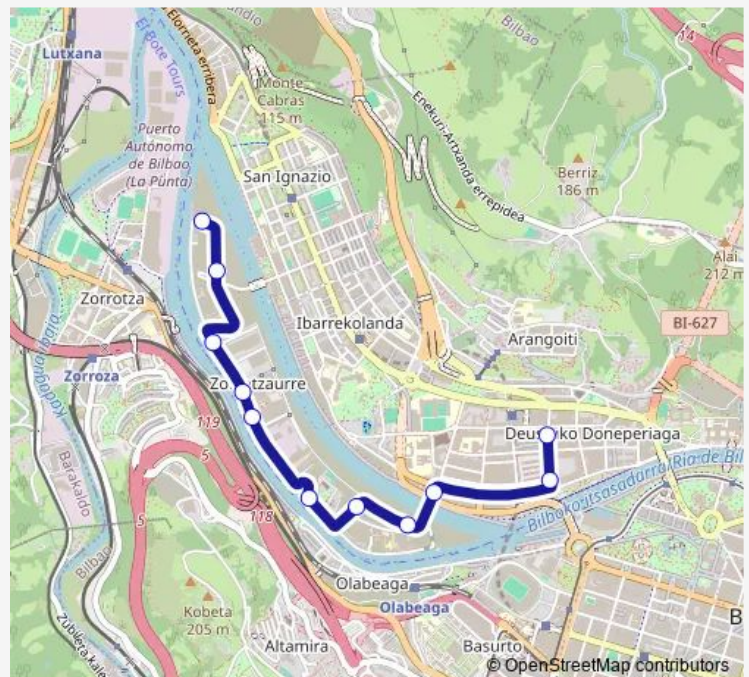

### Route schedule

Galleteras Punta Norte — Luis Power fte. 18

Monday 05:55-22:15

Tuesday 05:55-22:15

Wednesday 05:55-22:15

Thursday 05:55-22:15

Friday 05:55-22:15

Saturday 06:55-22:15

### Route info

Direction: Galleteras Punta Norte

Stops: 11

Trip Duration: 0 hour 12 min

■ A4 — Zorrotzaurre - Deustu

BusMaps

## Route schedule

Luis Power fte. 18 — Galleteras Punta Norte

Monday 06:20-22:40

Tuesday 06:20-22:40

Wednesday 06:20-22:40

Thursday 06:20-22:40

Friday 06:20-22:40

Saturday 07:00-22:40

## Route info

Direction: Luis Power fte. 18

Stops: 11

Trip Duration: 0 hour 12 min

A4 Bus time schedules and route maps are available in an offline PDF at [busmaps.com](http://busmaps.com). Use the [busmaps.com](http://busmaps.com) website to see live bus times, train schedule or subway schedule, and step-by-step directions for all public transit in Bilbao