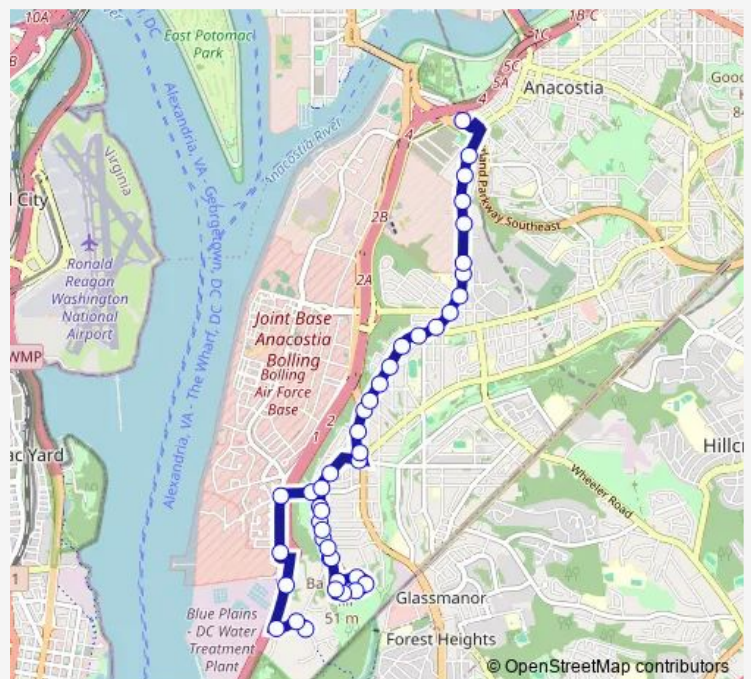

ML King Jr Av Sw+Atlantic St Sw

ML King Jr Av Sw+Brandywine St Sw

ML King Jr Av Sw+Chesapeake St Sw

Route schedule

Anacostia+Bay H — DC Village Ln Sw+Shepherd Pkwy Division

Monday 05:25-24:00

Tuesday 05:25-24:00

Wednesday 05:25-24:00

Thursday 05:25-24:00

Friday 05:25-24:00

Saturday 06:00-24:00

Sunday 06:00-24:00

Route info

Direction: Anacostia+Bay H

Stops: 42

Trip Duration: 0 hour 26 min

A4 — Anacostia-Fort Drum

ML King Jr Av Sw+Darrington St Sw

ML King Jr Av Sw+Elmira St Sw

ML King Jr Av Sw+Galveston Pl Sw

ML King Jr Av Sw+Blue Plains Dr Sw

Irvington St Sw+ML King Jr Av Sw

Saturday 05:40-23:35

Sunday 05:37-23:58

Route info

Direction: DC Village Ln Sw+Shepherd Pkwy Division

Stops: 42

Trip Duration: 0 hour 35 min

S Capitol St Se+Atlantic St Se

S Capitol St Sw+Xenia St Sw