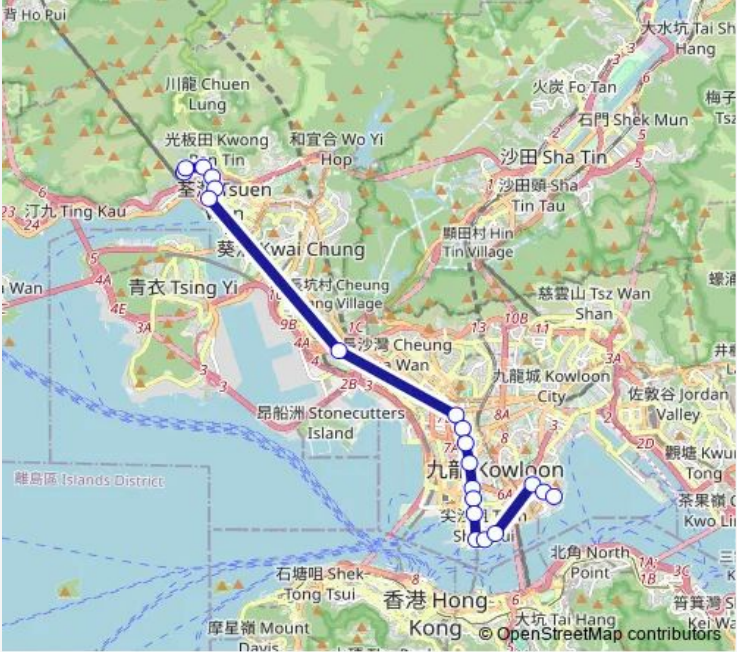

Bus 230x Tsuen WAN (Allway Gardens) - Whampoa Garden

[Go to website](#)

Direction
 [Kmb] Allway Gardens BUS Terminus[Lwb] Allway Gardens BUS Terminus — [Ctb] Whampoa Garden[Kmb+Ctb] Whampoa Garden BUS Terminus/
Whampoa Garden[Kmb] Whampoa Garden BUS Terminus
 20 stops
[Open route schedule](#)

- [Kmb] Allway Gardens BUS Terminus[Lwb] Allway Gardens BUS Terminus
- [Kmb] Tsuen King Circuit Market[Lwb] Tsuen King Circuit Market
- [Kmb] Tsuen WAN Centre
- [Kmb] MEI WAN Street
- [Ctb] FUK LOI Estate, TAI Chung Road[Kmb] FUK LOI Estate TAI Chung Road[Lwb] FUK LOI Estate TAI Chung Road
- [Ctb] Clague Garden Estate, , TAI Chung Road[Kmb] Clague Garden Estate[Lwb] Clague Garden Estate
- [Ctb] MEI Foo, Cheung SHA WAN Road[Kmb] MEI FOO Bbi
- [Ctb] Metropark Hotel Mongkok, LAI CHI KOK Road[Kmb+Ctb] Arran Street Mong KOK/
Metropark Hotel Mongkok, LAI CHI KOK Road[Kmb] Arran Street Mong Kok
- [Ctb] Argyle Centre, Nathan Road[Kmb+Ctb] Mong KOK Station/
Argyle Centre, Nathan Road[Kmb] Mong KOK Station
- [Ctb] SOY Street, Nathan Road[Kmb] SOY Street Mong Kok
- [Ctb] MAN Ming Lane, Nathan Road[Kmb+Ctb] MAN Ming Lane YAU MA TEI/
Man Ming Lane, Nathan Road[Kmb] MAN Ming Lane YAU MA Tei
- [Kmb] Cheong LOK Street YAU MA Tei

Route info
 Direction: [Kmb] Allway Gardens BUS Terminus[Lwb] Allway Gardens BUS Terminus
 Stops: 20
 Trip Duration: 0 hour 55 min

■ 230x — Tsuen WAN (Allway Gardens) - Whampoa Garden **BusMaps**

[Ctb] Prudential Centre, Nathan Road[[Kmb] TAK Shing Street Tsim SHA Tsui