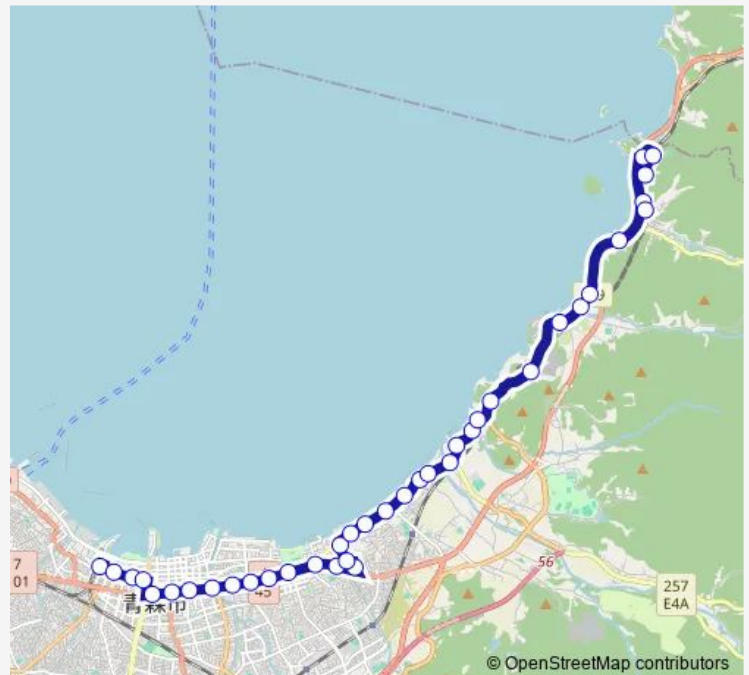

Thursday —

Friday —

Saturday 07:55-15:45

Sunday 07:55-15:45

Route info

Direction: 青森駅 ②のりば

Stops: 38

Trip Duration: 1 hour 3 min