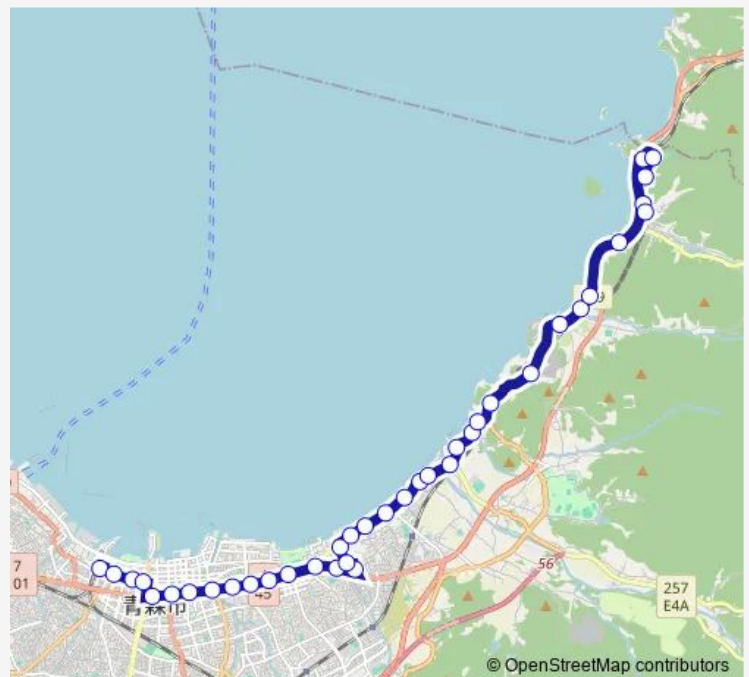

Bus C11 造道・八重田線

[Go to website](#)

Direction

青森駅 ②のりば — 浅虫水族館前

38 stops

[Open route schedule](#)

青森駅 ②のりば

新町一丁目

県庁通り

新町二丁目

市役所前

N t t 青森支店前

文化会館前

堤橋

栄町一丁目

栄町二丁目

合浦町

合浦公園前

造道

南造道

県立中央病院通り

県立中央病院前

自治研修所前

八重田浄化センター前

八重田

矢作

原別

Route schedule

青森駅 ②のりば — 浅虫水族館前

Monday —

Tuesday —

Wednesday —

Thursday —

Friday —

Saturday 07:55-15:40

Sunday 07:55-15:40

Route info

Direction: 青森駅 ②のりば

Stops: 38

Trip Duration: 0 hour 58 min

C11 造道・八重田線