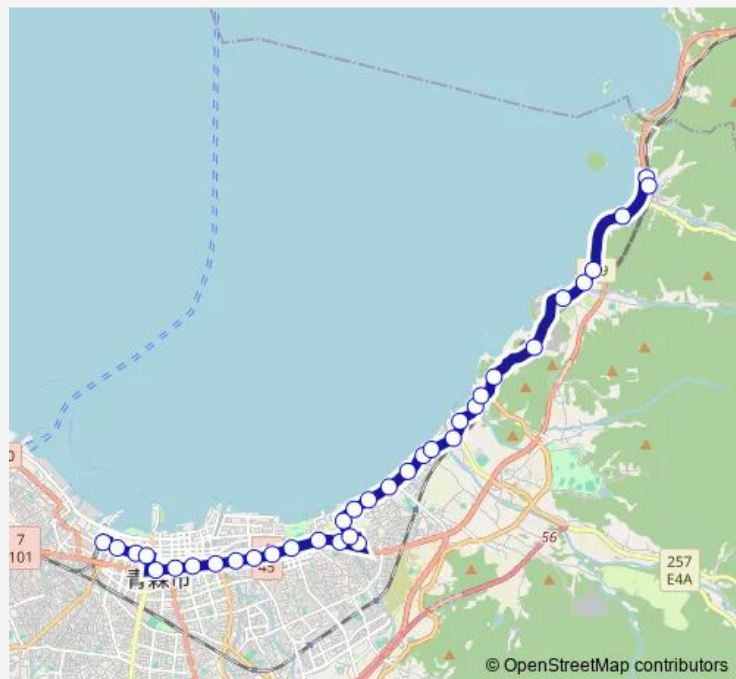

Thursday 07:10-20:45

Friday 07:10-20:45

Saturday 07:20-20:25

Sunday 07:20-20:25

Route info

Direction: 青森駅 ②のりば

Stops: 35

Trip Duration: 0 hour 50 min