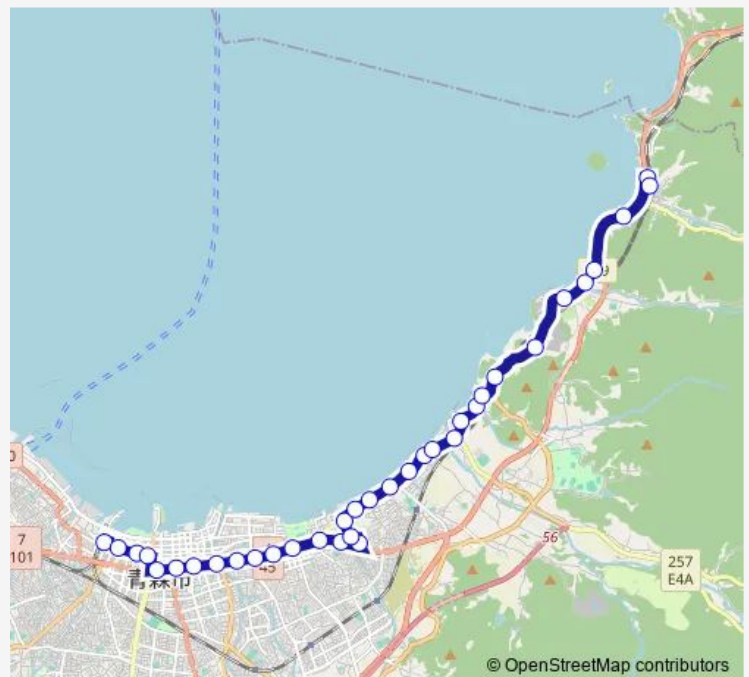

Bus C11 造道・八重田線

[Go to website](#)

Direction

青森駅 ②のりば — 浅虫温泉駅前

35 stops

[Open route schedule](#)

青森駅 ②のりば

新町一丁目

県庁通り

新町二丁目

市役所前

N t t 青森支店前

文化会館前

堤橋

栄町一丁目

栄町二丁目

合浦町

合浦公園前

造道

南造道

県立中央病院通り

県立中央病院前

自治研修所前

八重田浄化センター前

八重田

矢作

原別

Route schedule

青森駅 ②のりば — 浅虫温泉駅前

Monday 07:10-20:40

Tuesday 07:10-20:40

Wednesday 07:10-20:40

Thursday 07:10-20:40

Friday 07:10-20:40

Saturday 07:31-20:15

Sunday 07:31-20:15

Route info

Direction: 青森駅 ②のりば

Stops: 35

Trip Duration: 0 hour 56 min

C11 造道・八重田線

BusMaps