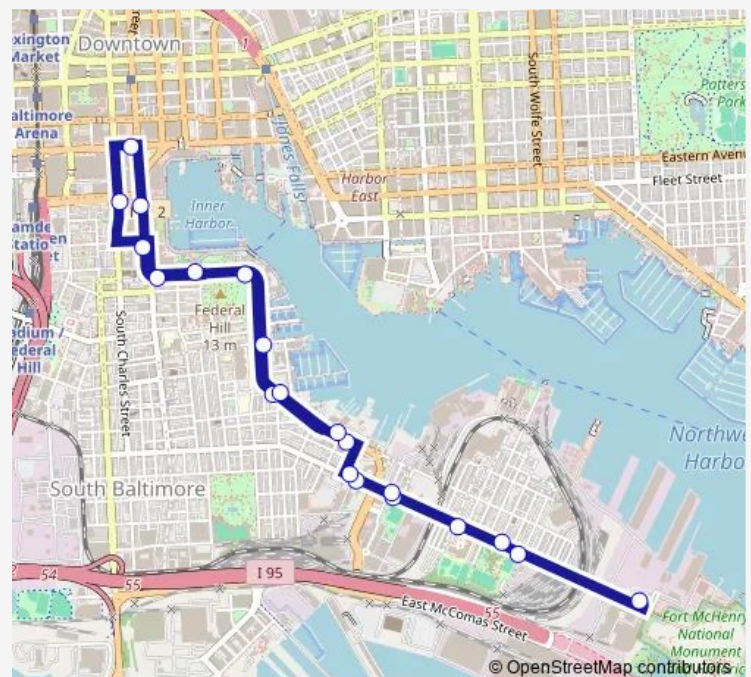

### Route schedule

Lee St. — Conway Street (Closed)

Monday 07:01-19:50

Tuesday 07:01-19:50

Wednesday 07:01-19:50

Thursday 07:01-19:50

Friday 07:01-23:30

Saturday 08:59-23:50

### Route info

Direction: Lee St.

Stops: 20

Trip Duration: 0 hour 29 min

■ Banner Route

Banner Route Bus time schedules and route maps are available in an offline PDF at [busmaps.com](https://busmaps.com). Use the [busmaps.com](https://busmaps.com) website to see live bus times, train schedule or subway schedule, and step-by-step directions for all public transit in