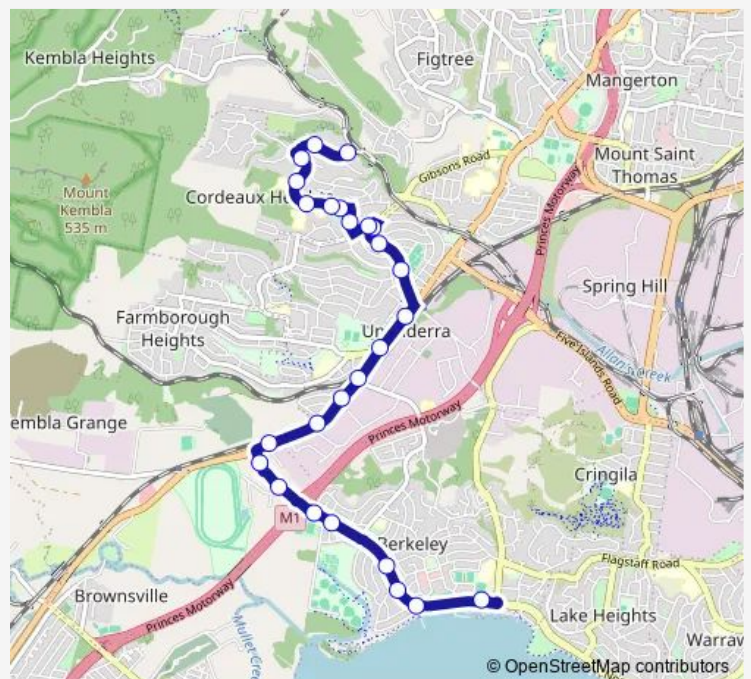

School Bus S131 Illawarra Sports HS to Booreea Blvd opp Sheringa Grove

[Go to website](#)

Direction

Booreea Bvd Before Sheringa Gr — Illawarra Sports High School, Northcliffe Dr

24 stops

[Open route schedule](#)

Route schedule

Booreea Bvd Before Sheringa Gr — Illawarra Sports High School, Northcliffe Dr

Monday	07:35
Tuesday	07:35
Wednesday	07:35
Thursday	07:35
Friday	07:35
Saturday	—
Sunday	—

Route info

Direction: Booreea Bvd Before Sheringa Gr

Stops: 24

Trip Duration: 0 hour 20 min

S131 — Illawarra Sports HS to Booreea Blvd opp Sheringa Grove

534 Northcliff Dr

Northcliff Dr Before Bristol St

Northcliffe Dr At Wilkinson St

Illawarra Sports High School, Northcliffe Dr

Direction

Illawarra Sports High School, Northcliffe Dr — Booreea Bvd Opp Sheringa Gr

26 stops

[Open route schedule](#)

Illawarra Sports High School, Northcliffe Dr

Northcliffe Dr After Holborn St

Northcliffe Dr Before Sussex St