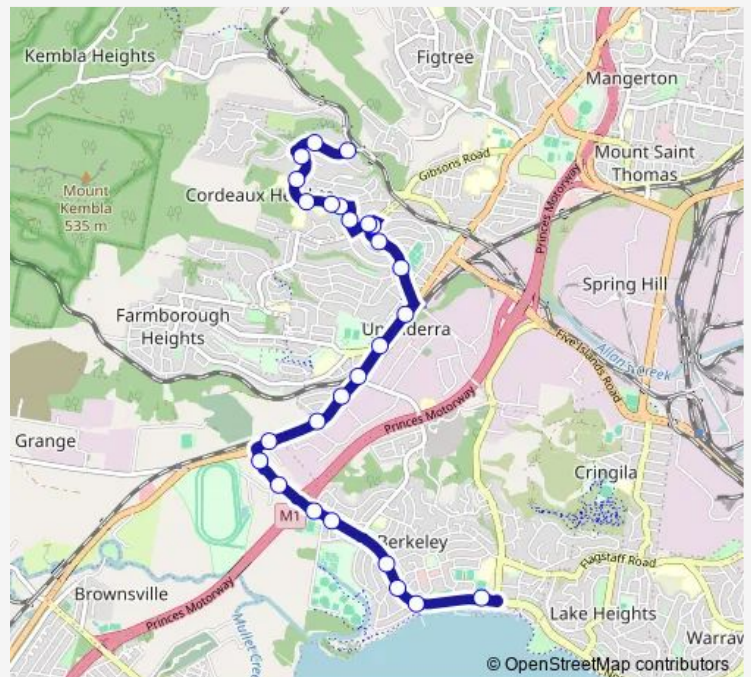

School Bus S131 Illawarra Sports HS to Booreea Blvd opp Sheringa Grove

[Go to website](#)

Direction

Booreea Bvd Before Sheringa Gr — Illawarra Sports High School, Northcliffe Dr

24 stops

[Open route schedule](#)

Route schedule

Booreea Bvd Before Sheringa Gr — Illawarra Sports High School, Northcliffe Dr

Monday	07:35
Tuesday	07:35
Wednesday	07:35
Thursday	07:35
Friday	07:35
Saturday	—
Sunday	—

Route info

Direction: Booreea Bvd Before Sheringa Gr

Stops: 24

Trip Duration: 0 hour 20 min

S131 — Illawarra Sports HS to Booreea Blvd opp Sheringa Grove

534 Northcliff Dr

Northcliff Dr Before Bristol St

Northcliffe Dr At Wilkinson St

Illawarra Sports High School, Northcliffe Dr

Direction

Illawarra Sports High School, Northcliffe Dr — Booreea Bvd Opp Sheringa Gr

26 stops

[Open route schedule](#)

Illawarra Sports High School, Northcliffe Dr

Northcliffe Dr After Holborn St

Northcliffe Dr Before Sussex St