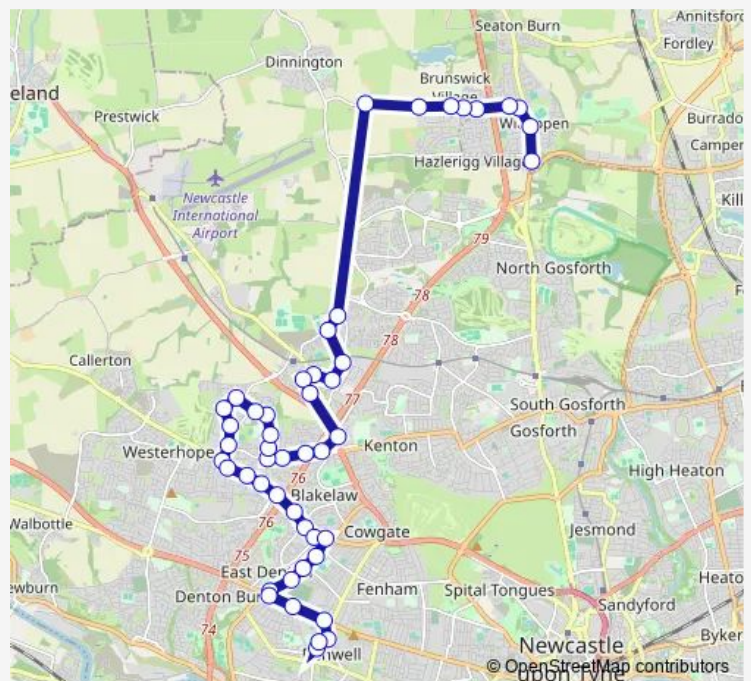

Windsor Way-Brunton Road

Brunton Lane

Tudor Way-Brunton Lane

Tudor Way - Stuart Court

Tudor Way-Wilmington Close

Tudor Way-Tynell Walk

Ponteland Road - Hazeldene Avenue

Etal Lane-Cragston Avenue

Etal Lane-Etal Way

Etal Lane-Haggerston Crescent

Etal Lane-Kyloe Place

Route schedule

Great North Road-Cemetery — St Cuthberts Rc Lower School

Monday 07:28

Tuesday 07:28

Wednesday 07:28

Thursday 07:28

Friday 07:28

Saturday —

Sunday —

Route info

Direction: Great North Road-Cemetery

Stops: 48

Trip Duration: 0 hour 57 min

Monday 15:10

Tuesday 15:10

Wednesday 15:10

Thursday 15:10

Friday 15:10

Saturday —

Sunday —

Route info