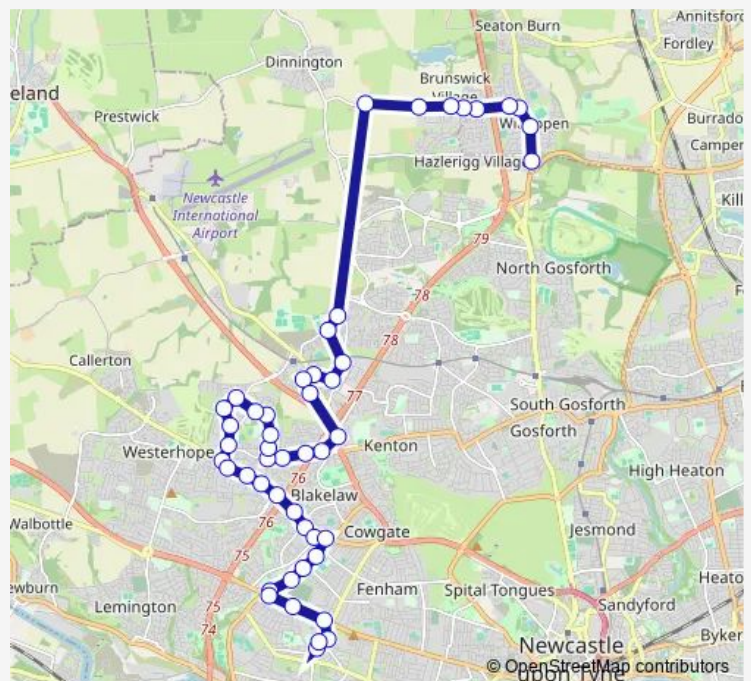

Windsor Way-Brunton Road

Brunton Lane

Tudor Way-Brunton Lane

Tudor Way - Stuart Court

Tudor Way-Wilmington Close

Tudor Way-Tynell Walk

Ponteland Road - Hazeldene Avenue

Etal Lane-Cragston Avenue

Etal Lane-Etal Way

Etal Lane-Haggerston Crescent

Etal Lane-Kyloe Place

Route schedule

Great North Road-Cemetery — St Cuthberts Rc Lower School

Monday 07:28

Tuesday 07:28

Wednesday 07:28

Thursday 07:28

Friday 07:28

Saturday —

Sunday —

Route info

Direction: Great North Road-Cemetery

Stops: 48

Trip Duration: 0 hour 57 min

Monday 15:10

Tuesday 15:10

Wednesday 15:10

Thursday 15:10

Friday 15:10

Saturday —

Sunday —

Route info