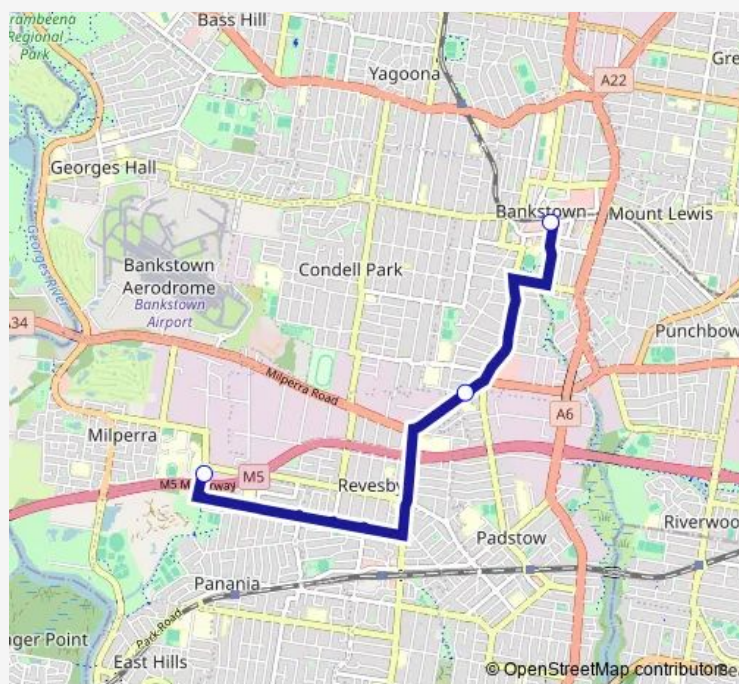

School Bus S131 Mt St Jospheh Secondary School to Bankstown Station

[Go to website](#)

Direction

Horsley Rd After Beaconsfield St — Bankstown Station, Stand F

3 stops

[Open route schedule](#)

Horsley Rd After Beaconsfield St

Canterbury Rd At Claribel St

Bankstown Station, Stand F

Route schedule

Horsley Rd After Beaconsfield St — Bankstown Station, Stand F

Monday	15:35
Tuesday	15:35
Wednesday	15:35
Thursday	15:35
Friday	15:35
Saturday	—
Sunday	—

Route info

Direction: Horsley Rd After Beaconsfield St

Stops: 3

Trip Duration: 0 hour 20 min

S131 School Bus time schedules and route maps are available in an offline PDF at busmaps.com. Use the busmaps.com website to see live bus times, train schedule or subway schedule, and step-by-step directions for all public transit in Liverpool

The schedule is provided in the local timezone. Times with "(+1)" indicate departures on the next day.

PDF file created on 2025-01-31

2024 BusMaps.com - All Rights Reserved