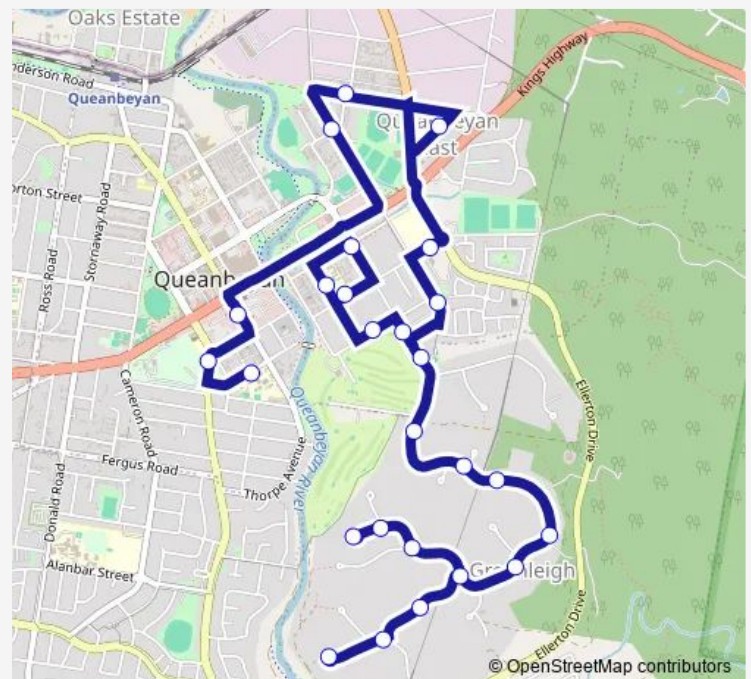

School Bus S131 Queanbeyan Public to Greenleigh via Queanbeyan East

[Go to website](#)

Direction

Queanbeyan Public School, Isabella St — Severne St Turnaround

26 stops

[Open route schedule](#)

Queanbeyan Public School, Isabella St

Mowatt St After Molonglo St

Atkinson St At Macquoid St

St Gregory's Primary School, Molonglo St

Booth St After Molonglo St

Atkinson St At Bywong St

Serverne St After Dodsworth St

Severne St At Morris Cl

22 Severne St

Severne St Before Considine Cl

Severne St After Considine Cl

Severne St At Lonergan Dr

Route schedule

Queanbeyan Public School, Isabella St — Severne St Turnaround

Monday	15:00
Tuesday	15:00
Wednesday	15:00
Thursday	15:00
Friday	15:00
Saturday	—
Sunday	—

Route info

Direction: Queanbeyan Public School, Isabella St

Stops: 26

Trip Duration: 0 hour 28 min

S131 — Queanbeyan Public to Greenleigh via Queanbeyan East

8 Loneragan Dr

Beston Pl At Loneragan Dr

Beston Pl Turnaround