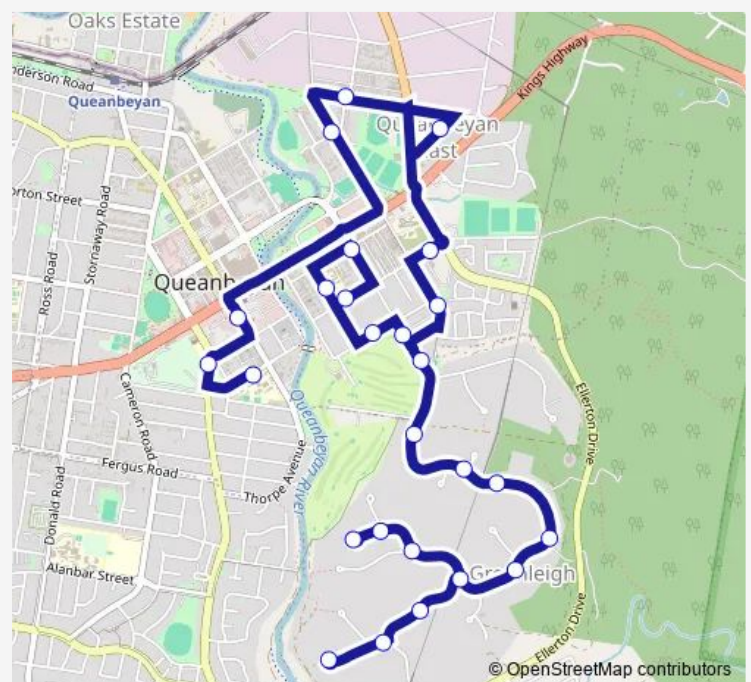

School Bus S131 Queanbeyan Public to Greenleigh via Queanbeyan East

[Go to website](#)

Direction

Queanbeyan Public School, Isabella St — Severne St Turnaround

26 stops

[Open route schedule](#)

Queanbeyan Public School, Isabella St

Mowatt St After Molonglo St

Atkinson St At Macquoid St

St Gregory's Primary School, Molonglo St

Booth St After Molonglo St

Atkinson St At Bywong St

Serverne St After Dodsworth St

Severne St At Morris Cl

22 Severne St

Severne St Before Considine Cl

Severne St After Considine Cl

Severne St At Lonergan Dr

Route schedule

Queanbeyan Public School, Isabella St — Severne St Turnaround

Monday	15:00
Tuesday	15:00
Wednesday	15:00
Thursday	15:00
Friday	15:00
Saturday	—
Sunday	—

Route info

Direction: Queanbeyan Public School, Isabella St

Stops: 26

Trip Duration: 0 hour 28 min

S131 — Queanbeyan Public to Greenleigh via Queanbeyan East

8 Loneragan Dr

Beston Pl At Loneragan Dr

Beston Pl Turnaround