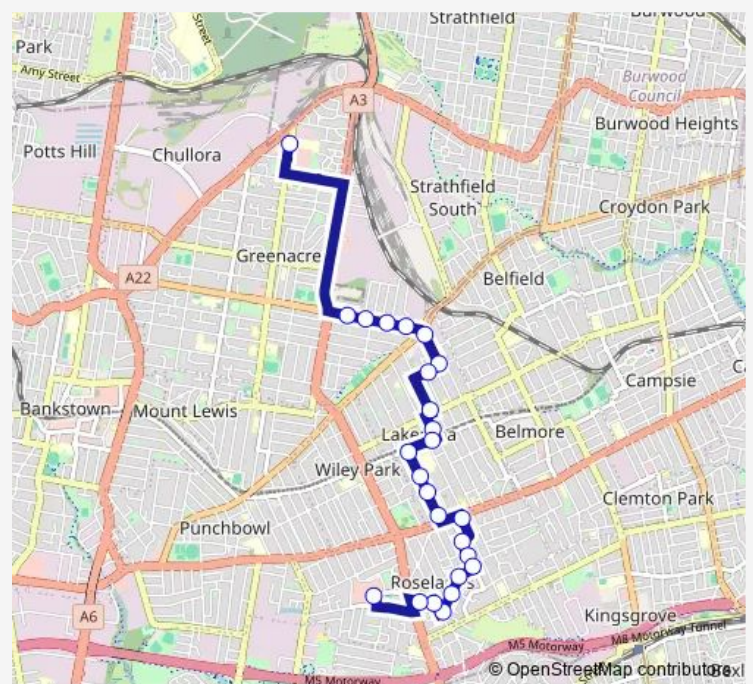

Wangee Rd At Lakemba St

Lakemba Station, Haldon St, Stand A

Lakemba Station, The Boulevard, Stand E

Sproule St At The Boulevard

Sproule St Opp Edge St

Sproule St Before Myee St

Sproule St Before Canterbury Rd

Remly St After Canterbury Rd

Walter St At Dreadnought St

Dreadnought St Opp Bennett Av

Dreadnought St At Leslie St

Albion St At Ludgate St

Ludgate St Before Stephen Pl

Route schedule

Malek Fahd Islamic School, Waterloo Rd — Roselands Shopping Centre, Roseland Av, Stand C

Monday	15:48
Tuesday	15:48
Wednesday	15:48
Thursday	15:48
Friday	15:48
Saturday	—
Sunday	—

Route info

Direction: Malek Fahd Islamic School, Waterloo Rd

Stops: 25

Trip Duration: 0 hour 26 min

S131 — Malek Fahd Islamic School to Roselands

Ludgate St Before Stoddart St

Stoddart St Before Berring Av

Berring Av Opp Alpha Av

Roselands Shopping Centre, Roseland Av, Stand C

S131 School Bus time schedules and route maps are available in an offline PDF at busmaps.com. Use the busmaps.com website to see live bus times, train schedule or subway schedule, and step-by-step directions for all public transit in Sydney