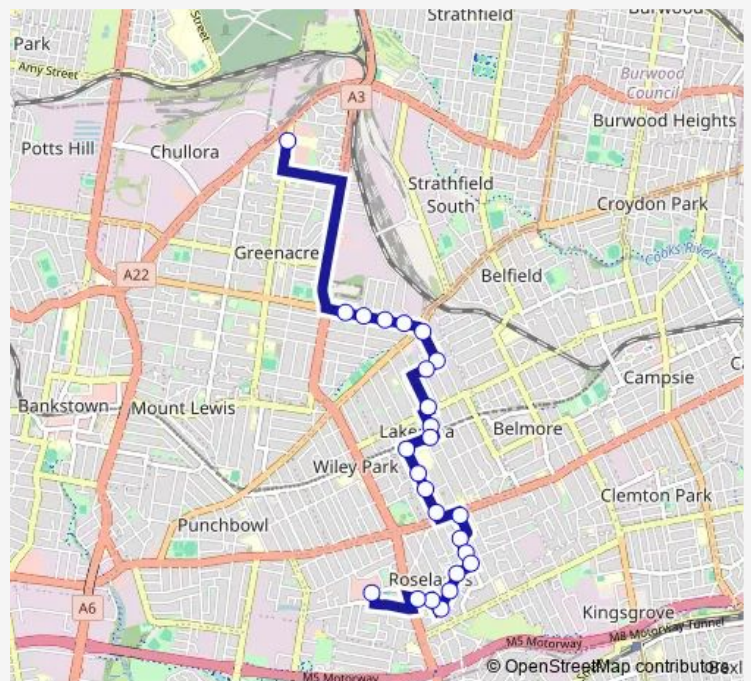

Wangee Rd At Lakemba St

Lakemba Station, Haldon St, Stand A

Lakemba Station, The Boulevard, Stand E

Sproule St At The Boulevard

Sproule St Opp Edge St

Sproule St Before Myee St

Sproule St Before Canterbury Rd

Remly St After Canterbury Rd

Walter St At Dreadnought St

Dreadnought St Opp Bennett Av

Dreadnought St At Leslie St

Albion St At Ludgate St

Ludgate St Before Stephen Pl

Route schedule

Malek Fahd Islamic School, Waterloo Rd — Roselands Shopping Centre, Roseland Av, Stand C

Monday	14:46
Tuesday	14:46
Wednesday	14:46
Thursday	15:48
Friday	15:48
Saturday	—
Sunday	—

Route info

Direction: Malek Fahd Islamic School, Waterloo Rd

Stops: 25

Trip Duration: 0 hour 26 min

S131 — Malek Fahd Islamic School to Roselands

Ludgate St Before Stoddart St

Stoddart St Before Berring Av

Berring Av Opp Alpha Av

Roselands Shopping Centre, Roseland Av, Stand C

S131 School Bus time schedules and route maps are available in an offline PDF at busmaps.com. Use the busmaps.com website to see live bus times, train schedule or subway schedule, and step-by-step directions for all public transit in Sydney