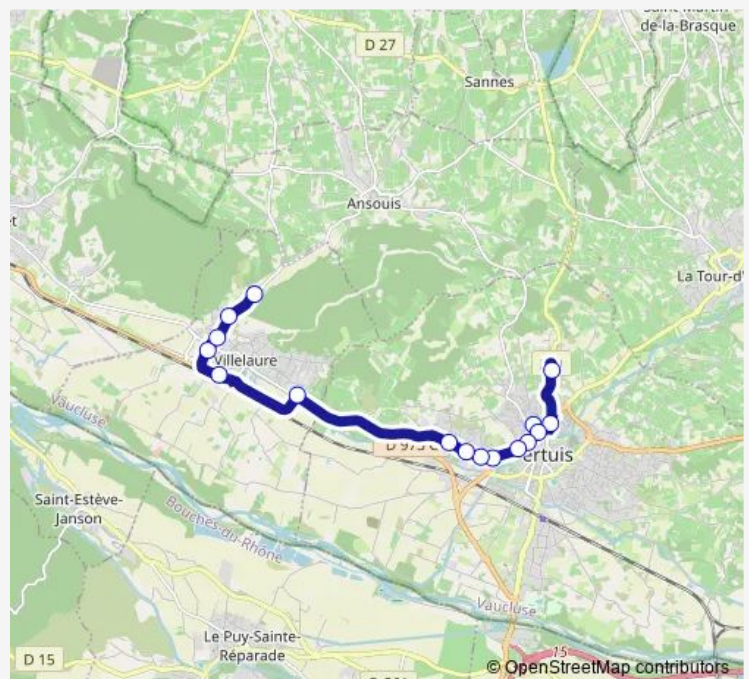

**Direction**

Lycée Val de Durance — Gambetta

13 stops

[Open route schedule](#)

Lycée Val de Durance

Jean Moulin

Les Jardins

La Dévalade

Gambetta

## Route schedule

Lycée Val de Durance — Gambetta

Monday 17:10

Tuesday 17:10

Wednesday 12:10

Thursday 17:10

Friday 17:10

Saturday —

## Route info

Direction: Lycée Val de Durance

Stops: 13

Trip Duration: 0 hour 35 min