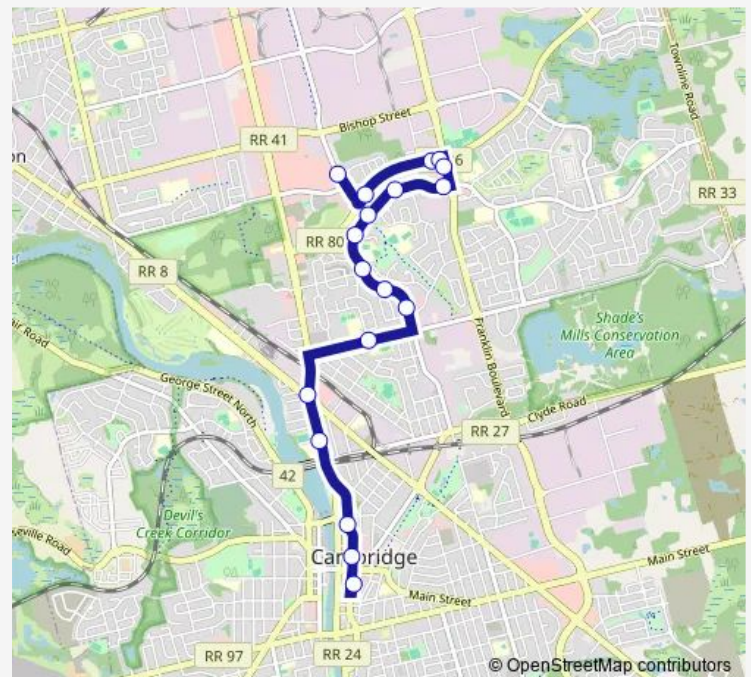

Elgin / Path To Ferguson

Elgin / Ferguson

Avenue / Gail (School Special Stop)

Delta Station

Water / Galt Collegiate Institute

Ainslie / Park Hill

Ainslie / Dickson

Ainslie Terminal

Route schedule

Conestoga / Lena — Ainslie Terminal

Monday 07:27

Tuesday 07:27

Wednesday 07:27

Thursday 07:27

Friday 07:27

Saturday —

Sunday —

Route info

Direction: Conestoga / Lena

Stops: 18

Trip Duration: 0 hour 22 min

■ 9801 — GCI Special

9801 Bus time schedules and route maps are available in an offline PDF at busmaps.com. Use the busmaps.com website to see live bus times, train schedule or subway schedule, and step-by-step directions for all public transit in Kitchener