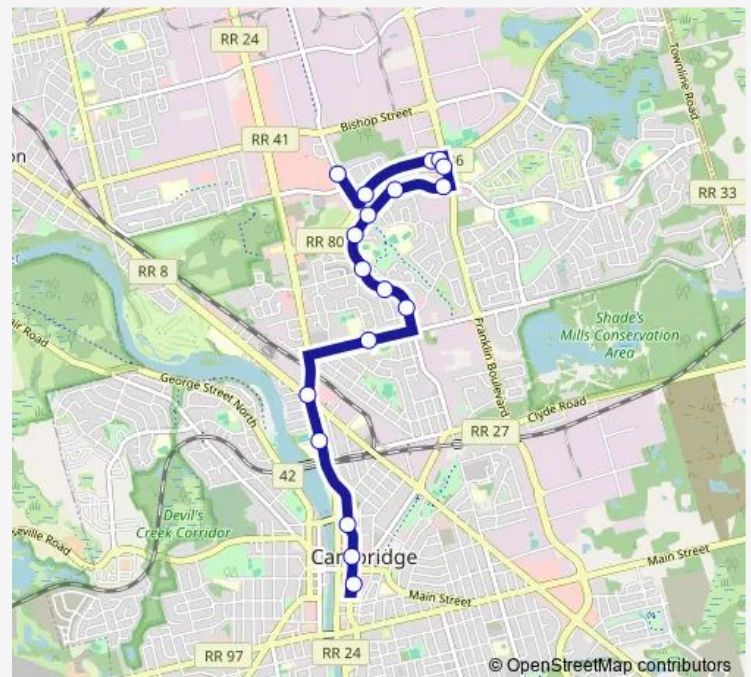

Elgin / Path To Ferguson

Elgin / Ferguson

Avenue / Gail (School Special Stop)

Delta Station

Water / Galt Collegiate Institute

Ainslie / Park Hill

Ainslie / Dickson

Ainslie Terminal

Route schedule

Conestoga / Lena — Ainslie Terminal

Monday 07:27

Tuesday 07:27

Wednesday 07:27

Thursday 07:27

Friday 07:27

Saturday —

Sunday —

Route info

Direction: Conestoga / Lena

Stops: 18

Trip Duration: 0 hour 22 min

■ 9801 — GCI Special

9801 Bus time schedules and route maps are available in an offline PDF at busmaps.com. Use the busmaps.com website to see live bus times, train schedule or subway schedule, and step-by-step directions for all public transit in Kitchener