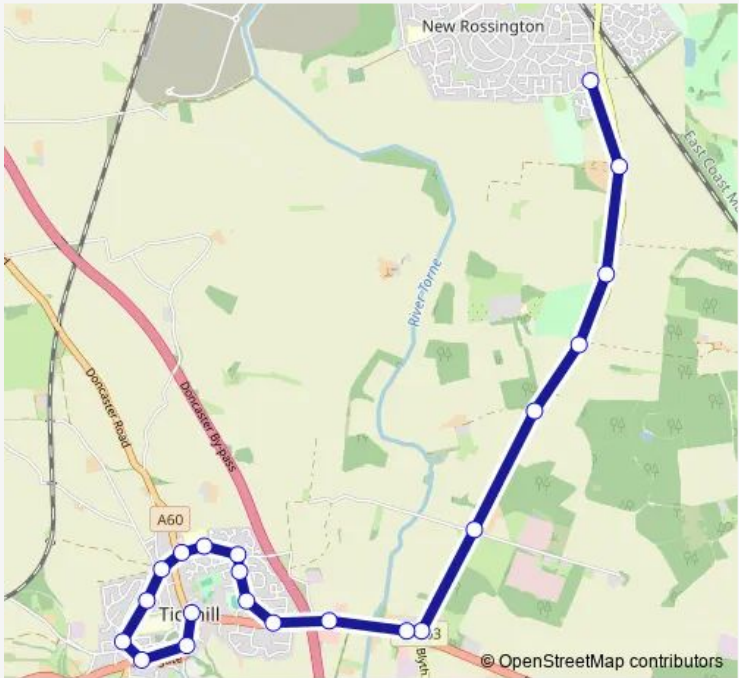

Bus 492R Hallcross School - Tickhill

[Go to website](#)

Direction
 Bond Street/Ashville — Sunderland Street/North Gate
 21 stops
[Open route schedule](#)

- Bond Street/Ashville
- Stripe Road/Common Lane
- Stripe Road/New England Cottages
- Stripe Road/Hesley Hall
- Stripe Road/Limpool Gate Cottages
- Stripe Road/High Common Lane
- Stripe Road/Bawtry Road
- Bawtry Road/Stripe Road
- Sunderland Street/Tollbar Bridge
- Sunderland Street/Sunderland Place
- Alderson Drive/Beech Avenue
- Alderson Drive/Airedale Avenue
- Common Lane/Alderson Drive
- Common Lane/Rye Croft
- Common Lane/North Gate
- Wilsic Road/Dadsley Road
- Wong Lane/St Marys Crescent
- Wong Lane/Pinfold Lane
- West Gate/Rawson Road
- Castlegate/Church Lane
- Sunderland Street/North Gate

Route schedule
 Bond Street/Ashville — Sunderland Street/North Gate

Monday	14:48
Tuesday	14:48
Wednesday	14:48
Thursday	14:48
Friday	14:48
Saturday	—
Sunday	—

Route info
 Direction: Bond Street/Ashville
 Stops: 21
 Trip Duration: 0 hour 15 min