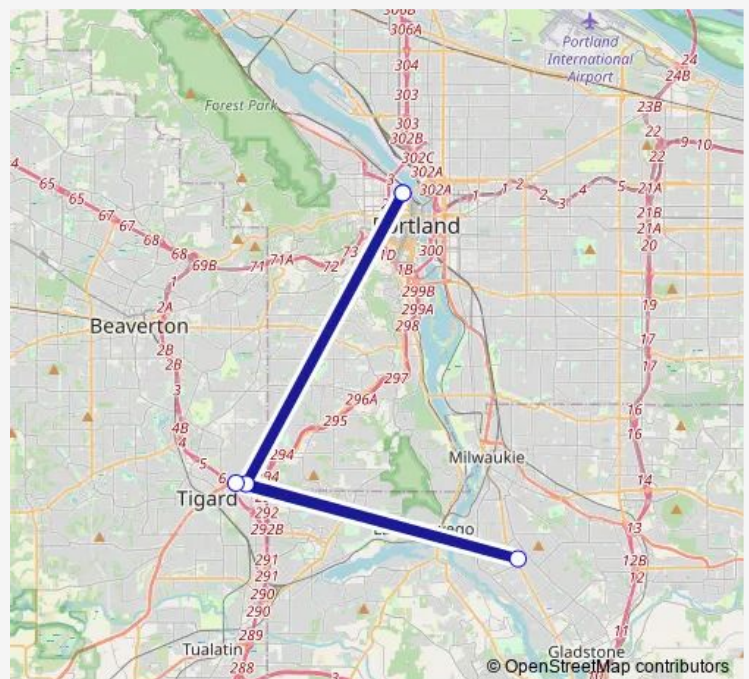

Bus 2nd Wednesday Shopping

[Go to website](#)

Direction

Station Place Tower (NW 9th Avenue) — Station Place Tower (NW 9th Avenue)

5 stops

[Open route schedule](#)

Station Place Tower (NW 9th Avenue)

Winco (Tigard)

Walmart (SE McLoughlin Boulevard, Milwaukie)

Costco

Station Place Tower (NW 9th Avenue)

Route schedule

Station Place Tower (NW 9th Avenue) — Station Place Tower (NW 9th Avenue)

Monday	09:00
Tuesday	09:00
Wednesday	09:00
Thursday	09:00
Friday	09:00
Saturday	09:00
Sunday	09:00

Route info

Direction: Station Place Tower (NW 9th Avenue)

Stops: 5

Trip Duration: 7 hour 0 min

■ 2nd Wednesday Shopping

Bus time schedules and route maps are available in an offline PDF at busmaps.com. Use the busmaps.com website to see live bus times, train schedule or subway schedule, and step-by-step directions for all public transit in