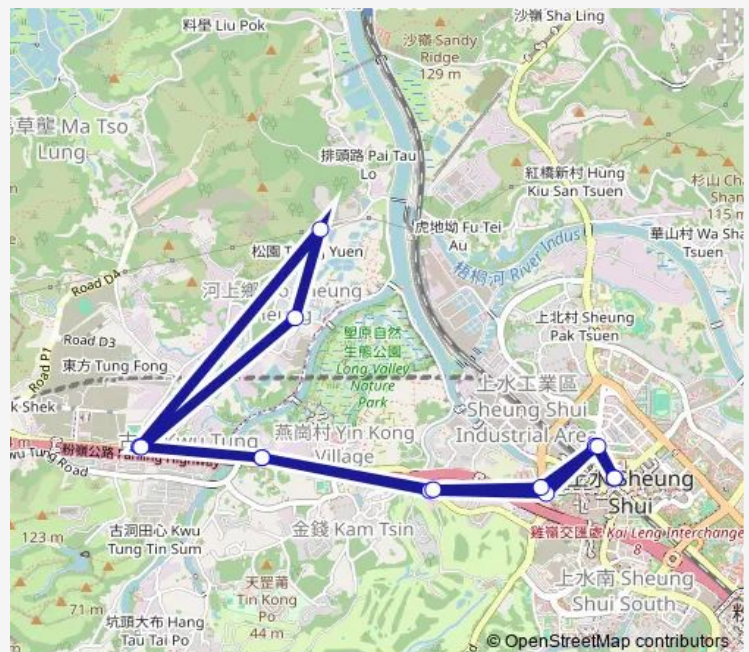

PO Shek WU Road, Near Choi Ngan House, Choi PO Court

SAN Fung Avenue, Near Shek WU HUI Post Office

Route schedule

Sheung Shui Station Public Light BUS Terminus|Sheung Shui Station Public Light BUS Terminus — Sheung Shui Station Public Light BUS Terminus|Sheung Shui Station Public Light BUS Terminus

Monday 06:00-21:00

Tuesday 06:00-21:00

Wednesday 06:00-21:00

Thursday 06:00-21:00

Friday 06:00-21:00

Saturday 06:00-21:00

Sunday 06:00-21:00

Route info

Direction: Sheung Shui Station Public Light BUS Terminus|Sheung Shui Station Public Light BUS Terminus

Stops: 14

Trip Duration: 0 hour 32 min

51k — Sheung Shui Station - LO WU Correctional Institution (Circular) (Supplementary Service Route)