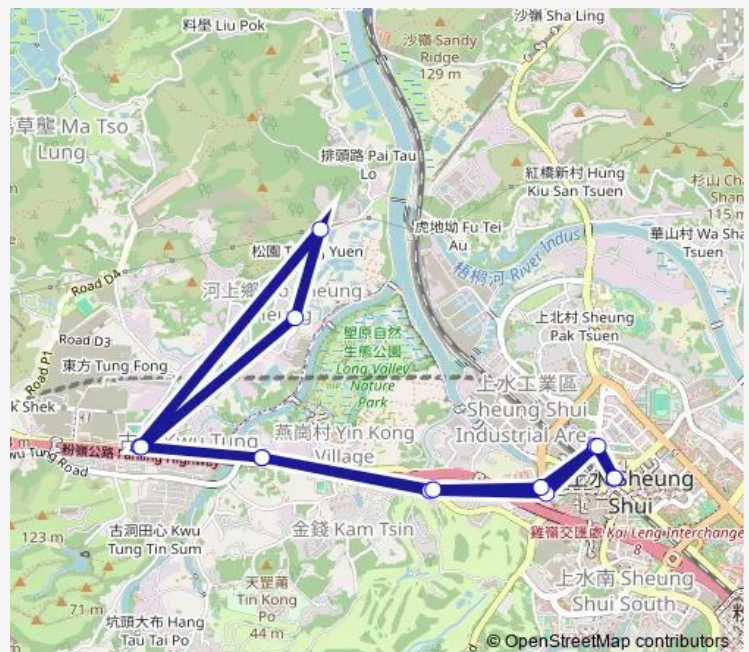

PO SHEK WU ROAD, NEAR CHOI NGAN HOUSE, CHOI PO COURT

SAN FUNG AVENUE, NEAR SHEK WU HUI POST OFFICE

Route schedule

Sheung Shui Station Public Light BUS Terminus|Sheung Shui Station Public Light BUS Terminus — Sheung Shui Station Public Light BUS Terminus|Sheung Shui Station Public Light BUS Terminus

Monday	06:00-21:00
Tuesday	06:00-21:00
Wednesday	06:00-21:00
Thursday	06:00-21:00
Friday	06:00-21:00
Saturday	06:00-21:00
Sunday	06:00-21:00

Route info

Direction: Sheung Shui Station Public Light BUS Terminus|Sheung Shui Station Public Light BUS Terminus

Stops: 14

Trip Duration: 0 hour 32 min

51K — Sheung Shui Station - LO WU Correctional Institution (Circular) (Supplementary Service Route)

51K Bus time schedules and route maps are available in an offline PDF at busmaps.com. Use the busmaps.com website to see live bus times, train schedule or subway schedule, and step-by-step directions for all public transit in Tai Po