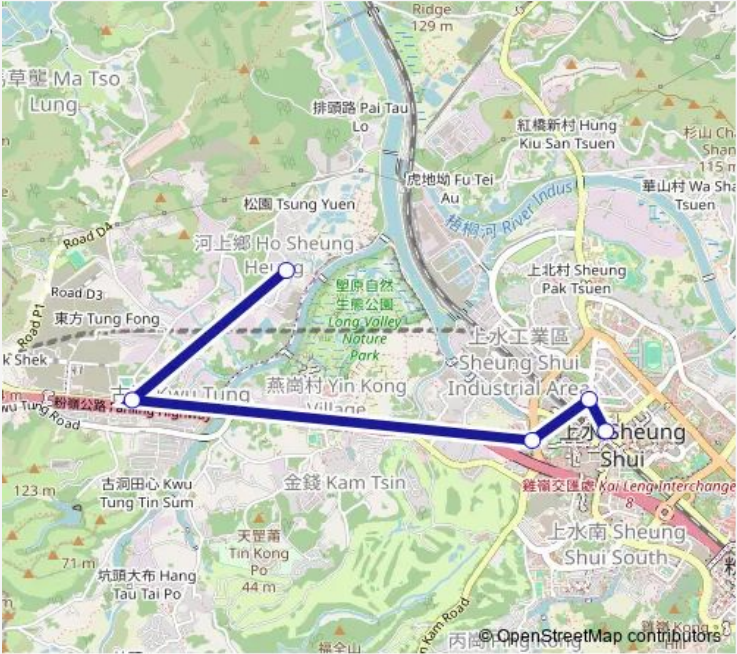

Route schedule

HO SHEUNG HEUNG PAI FUNG ROAD, NEAR HAU KU SHEK ANCESTRAL HALL, HO SHEUNG HEUNG — Sheung Shui Station Public Light BUS Terminus|Sheung Shui Station Public Light BUS Terminus

| | |
|-----------|---------------------------|
| Monday | 05:45-00:30 ⁺¹ |
| Tuesday | 05:45-00:30 ⁺¹ |
| Wednesday | 05:45-00:30 ⁺¹ |
| Thursday | 05:45-00:30 ⁺¹ |
| Friday | 05:45-00:30 ⁺¹ |
| Saturday | 05:45-00:30 ⁺¹ |
| Sunday | 05:45-00:30 ⁺¹ |

Route info

Direction: HO SHEUNG HEUNG PAI FUNG ROAD, NEAR HAU KU SHEK ANCESTRAL HALL, HO SHEUNG HEUNG

Stops: 5

Trip Duration: 0 hour 14 min

Direction

Sheung Shui Station Public Light BUS Terminus|Sheung Shui Station Public Light BUS Terminus — HO SHEUNG HEUNG PAI FUNG ROAD, NEAR HAU KU SHEK ANCESTRAL HALL, HO SHEUNG HEUNG

4 stops

[Open route schedule](#)

Sheung Shui Station Public Light BUS Terminus|Sheung Shui Station Public Light BUS Terminus

PO SHEK WU ROAD, NEAR CHOI NGAN HOUSE, CHOI PO COURT

CASTLE PEAK ROAD - KWU TUNG, NEAR HOME OF LOVING FAITHFULNESS

Route info

Direction: Sheung Shui Station Public Light BUS Terminus|Sheung Shui Station Public Light BUS Terminus

Stops: 4

Trip Duration: 0 hour 14 min

51K Bus time schedules and route maps are available in an offline PDF at busmaps.com. Use the busmaps.com website to see live bus times, train schedule or subway schedule, and step-by-step directions for all public transit in Tai Po