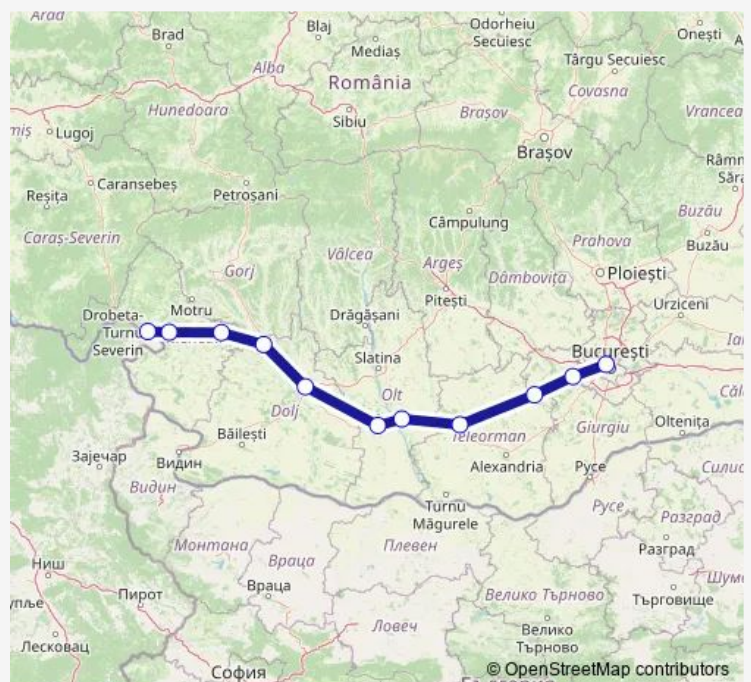

Rail IR: Drobeta Tr. Severin - București Nord Gr.A IR: Drobeta Tr. Severin - Balota - Strehaia hc. - Filiași - Craiova - Caracal - Drăgănești Olt - Roșiori Nord - Videle - Grădinari - București Nord Gr.A

## Direction

Drobeta Tr. Severin — București Nord Gr.A

11 stops

[Open route schedule](#)

Drobeta Tr. Severin

Balota

Strehaia hc.

Filiași

## Route schedule

Drobeta Tr. Severin — București Nord Gr.A

Monday	15:54
Tuesday	15:54
Wednesday	15:54
Thursday	15:54
Friday	15:54
Saturday	15:54
Sunday	15:54

## Route info

Direction: Drobeta Tr. Severin

Stops: 11

Trip Duration: 6 hour 6 min

IR: Drobeta Tr. Severin - București Nord Gr.A Rail time schedules and route maps are available in an offline PDF at [busmaps.com](https://busmaps.com). Use the [busmaps.com](https://busmaps.com) website to see live bus times, train schedule or subway schedule, and step-by-step directions for all public transit in Strehaia