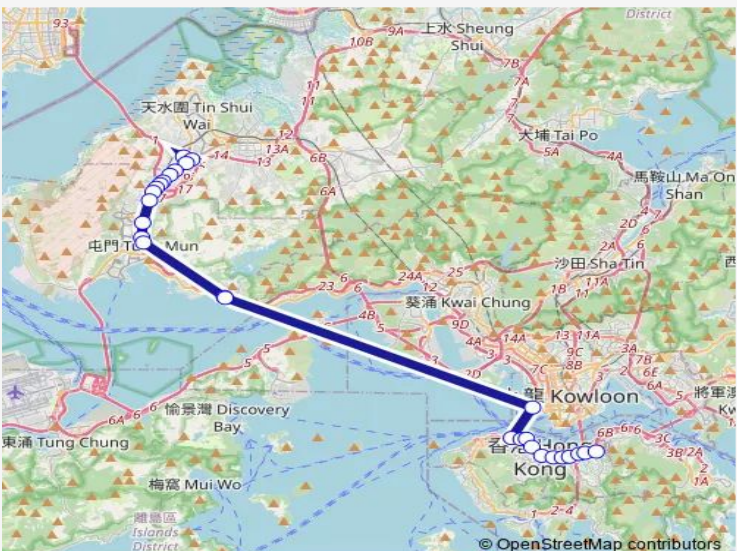

25 stops

[Open route schedule](#)

- [Ctb] Hong Kong Central Library, Causeway Road[[Kmb+Ctb] Hong Kong Central Library/
Hong Kong Central Library, Causeway Road[[Kmb] Hong Kong Central Library
- [Ctb] Causeway BAY - YEE WO Street[[Kmb+Ctb] YEE WO Street/
Causeway BAY - YEE WO Street[[Kmb] YEE WO Street
- [Ctb] TIN LOK Lane, Hennessy Road[[Kmb+Ctb] TIN LOK Lane/
Tin LOK Lane, Hennessy Road[[Kmb] TIN LOK Lane
- [Ctb] Kwong Sang Hong Building, Hennessy Road[[Kmb] Kwong Sang Hong Building
- [Ctb] Fleming Road, Hennessy Road[[Kmb+Ctb] Fleming Road/
Fleming Road, Hennessy Road[[Kmb] Fleming Road
- [Ctb] Luard Road[[Kmb+Ctb] Luard Road/
Luard Road[[Kmb] Luard Road
- [Ctb] Statue Square, Connaught Road Central[[Kmb+Ctb] Statue Square/
Statue Square, Connaught Road Central[[Kmb] Statue Square
- [Ctb] Pottinger Street, Connaught Road Central[[Db] Connaught Road Central Outside Chinese General Chamber OF Commerce Building[[Kmb+Ctb] Pottinger Street/
Pottinger Street, Connaught Road Central[[Kmb] Pottinger Street[[Pi] 22-23 Connaught Road Central
- [Ctb] Wing WO Street, Connaught Road Central[[Kmb] Gilman Street

Route schedule
 [Ctb] Hong Kong Central Library, Causeway Road[[Kmb+Ctb] Hong Kong Central Library/
Hong Kong Central Library, Causeway Road[[Kmb] Hong Kong Central Library — [Kmb] Hung FUK Estate, Hung Yuen Road[[Lwb] Hung FUK Estate, Hung Yuen Road

Monday	17:20-18:20
Tuesday	17:20-18:20
Wednesday	17:20-18:20
Thursday	17:20-18:20
Friday	17:20-18:20
Saturday	—
Sunday	—

Route info

Direction: [Ctb] Hong Kong Central Library, Causeway Road[[Kmb+Ctb] Hong Kong Central Library/
Hong Kong Central Library, Causeway Road[[Kmb] Hong Kong Central Library

Stops: 25

Trip Duration: 1 hour 11 min

[Ctb] Wing ON Centre, Connaught Road Central[[Kmb] Rumsey Street

[Ctb] Western Harbour Crossing BUS-BUS Interchange[[Kmb+Ctb] Western Harbour Tunnel BBI/
Western Harbour Crossing BUS-BUS Interchange[[Kmb] Western Harbour Tunnel Bbi