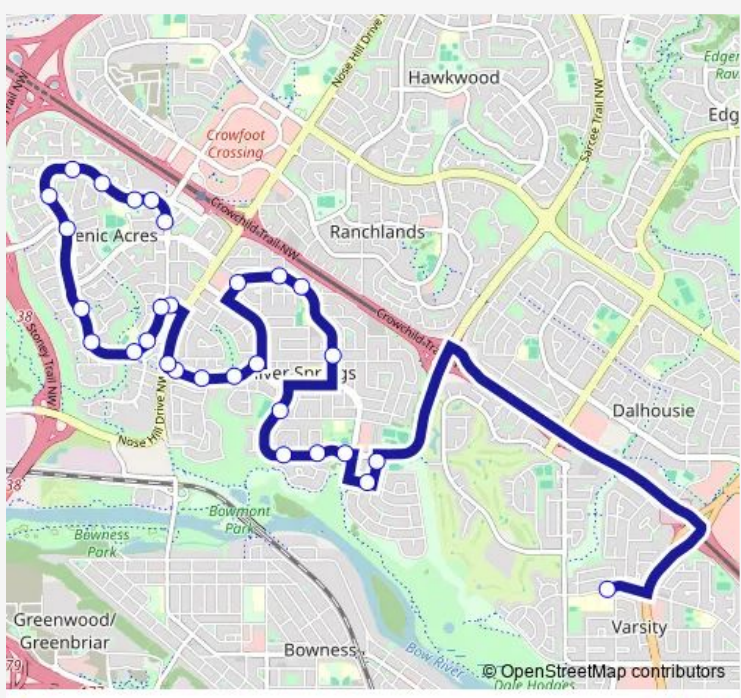

**Bus 836 St. Vincent de Paul/ Scenic Acres**

[Go to website](#)

**Direction**  
 NB Scurfield DR @ Scenic Acres BV Nw — EB Varsity DR @ 49 ST Nw  
 32 stops  
[Open route schedule](#)

- NB Scurfield DR @ Scenic Acres BV Nw
- WB Scurfield DR @ Scotia LD Nw
- WB Scurfield DR @ Scotia PT Nw
- WB Scurfield DR @ Scanlon PL Nw
- WB Scurfield DR @ Scanlon GR Nw
- SB Scurfield DR @ Schubert GA Nw
- SB Scurfield DR @ Schooner CL Nw
- SB Scurfield DR @ Sceptre CL Nw
- SB Scenic Acres DR @ Scenic Acres BV Nw
- SB Scenic Acres DR @ Scandia RI Nw
- SB Scenic Acres DR @ Scandia RI Nw
- EB Scenic Acres DR @ Scenic Ridge GA Nw
- NB Scenic Acres DR @ Scenic Glen CR Nw
- NB Scenic Acres DR @ Scenic Acres TC Nw
- EB Scenic Acres GA @ Scenic Acres DR Nw
- SB Nose Hill DR @ Scenic Acres GA Nw
- EB Silver Springs RD @ Nose Hill DR Nw
- EB Silver Springs RD @ Silver Valley DR Nw
- EB Silver Springs RD @ Silver Springs WY Nw
- NB Silvergrove DR @ Silvergrove RD Nw
- EB Silvergrove DR @ 78 ST Nw

Route schedule  
 NB Scurfield DR @ Scenic Acres BV Nw — EB Varsity DR @ 49 ST Nw

Monday	07:40
Tuesday	07:40
Wednesday	07:40
Thursday	07:40
Friday	07:40
Saturday	—
Sunday	—

**Route info**  
 Direction: NB Scurfield DR @ Scenic Acres BV Nw  
 Stops: 32  
 Trip Duration: 0 hour 30 min

836 — St. Vincent de Paul/ Scenic Acres **BusMaps**

SB Silvergrove DR @ Silverstone RD Nw

SB Silvergrove DR @ 66 AV Nw

SB Silver Ridge DR @ Silver Springs BV Nw

SB Silver Ridge DR @ Silver Hill RD Nw

SB Silver Ridge DR @ Silver Crest CR Nw

## Route info

Direction: EB Varsity DR @ 49 ST Nw

Stops: 29

Trip Duration: 0 hour 33 min

EB Scurfield DR @ Scanlon GR Nw

SB Scurfield DR @ Scanlon PL Nw

EB Scurfield DR @ Scotia PT Nw

EB Scurfield DR @ Scenic GD NW