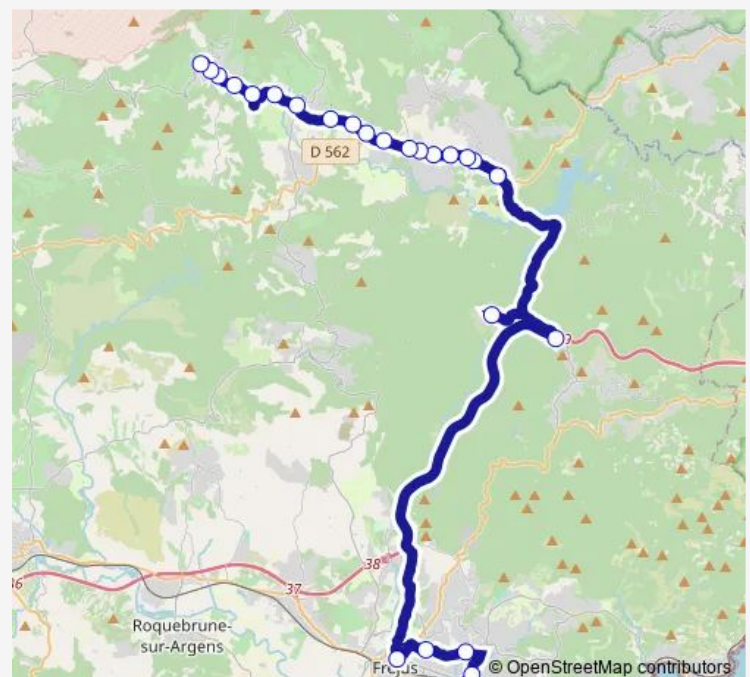

### Route schedule

Gare Routiere — Ecole

Monday 09:00-18:30

Tuesday 09:00-18:30

Wednesday 09:00-18:30

Thursday 09:00-18:30

Friday 09:00-18:30

Saturday 09:00-18:30

### Route info

Direction: Gare Routiere

Stops: 26

Trip Duration: 1 hour 20 min

Le Peyron

Rapiamus

Notre Dame de l Ormeau

Saint Michel

## Route schedule

Ecole — Gare Routiere

Monday 07:15-14:10

---

Tuesday 07:15-14:10

---

Wednesday 07:15-14:10

---