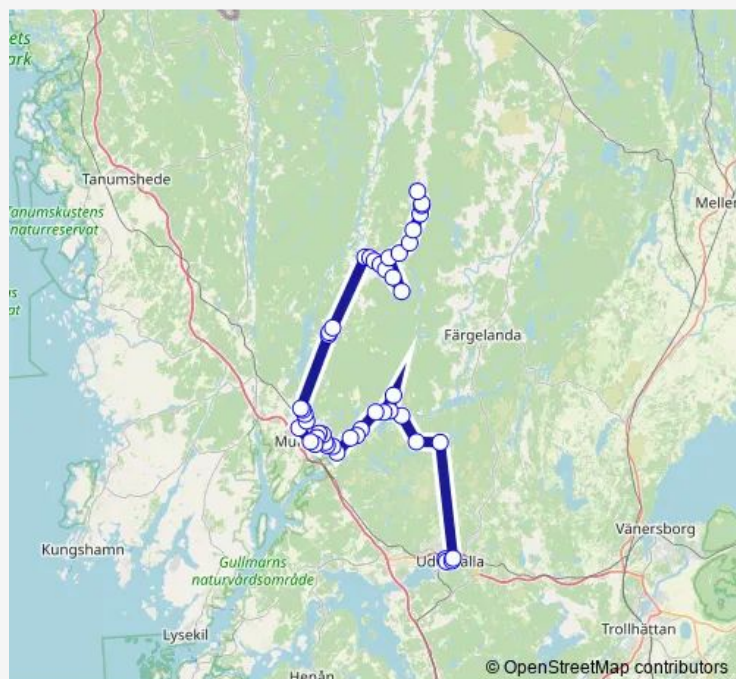

Thursday 15:42

Friday 15:42

Saturday —

Sunday —

Route info

Direction: Uddevalla Kampenhof

Stops: 46

Trip Duration: 2 hour 8 min