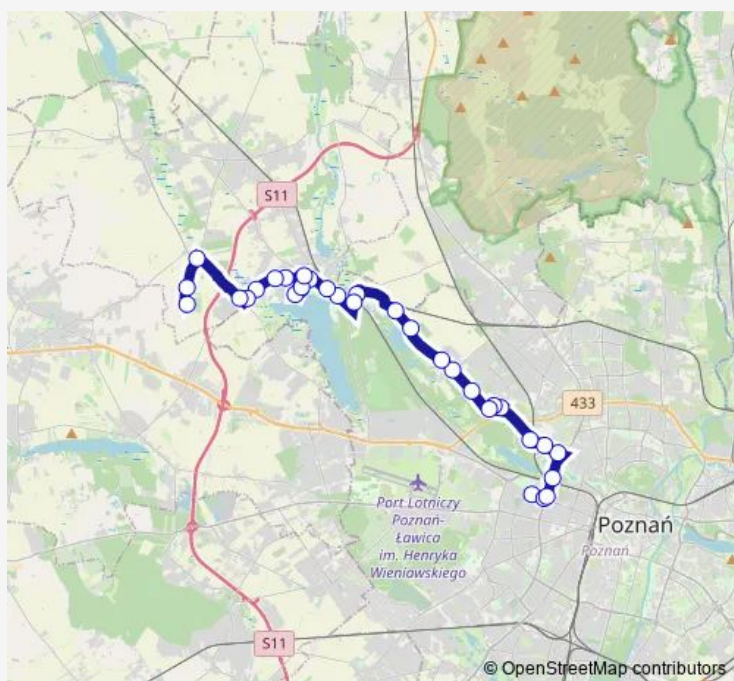

Thursday 05:10-20:45

Friday 05:10-20:45

Saturday 06:10-16:30

Sunday 06:10-16:30

Route info

Direction: Ogrody

Stops: 32

Trip Duration: 0 hour 39 min