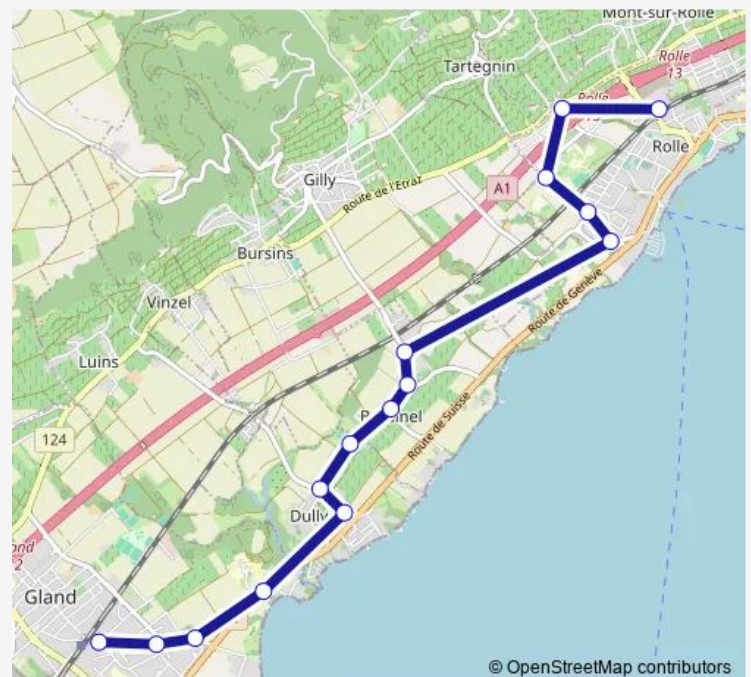

Bursinel, Château

Rolle, route de Gilly

Rolle, Uttins-Maupas

Rolle, Baccara

Rolle, déchetterie

Rolle, gare nord

Route schedule

Gland, gare sud — Rolle, gare nord

Monday 06:15-20:45

Tuesday 06:15-20:45

Wednesday 06:15-20:45

Thursday 06:15-20:45

Friday 06:15-20:45

Saturday 06:15-20:45

Sunday 08:15-18:45

Route info

Direction: Gland, gare sud

Stops: 16

Trip Duration: 0 hour 25 min

© OpenStreetMap contributors

836

BusMaps

Direction

Rolle, gare nord — Gland, gare sud