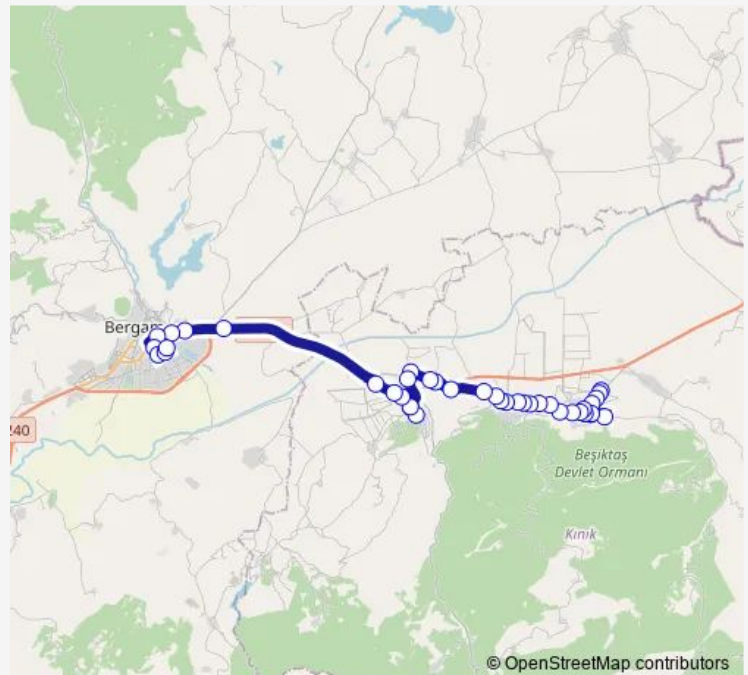

### Route schedule

Bergama Son Durak — Atatürk Caddesi

Monday 06:25-20:00

Tuesday 06:25-20:00

Wednesday 06:25-20:00

Thursday 06:25-20:00

Friday 06:25-20:00

Saturday 06:25-20:00

### Route info

Direction: Bergama Son Durak

Stops: 42

Trip Duration: 1 hour 29 min

836 — Kinik-Bergama

BusMaps

Poyracık Zeytinlik

Poyracık Meydan

## Route schedule

Atatürk Caddesi — Bergama Son Durak

Monday 05:40-20:00

Tuesday 05:40-20:00

Wednesday 05:40-20:00

Thursday 05:40-20:00

Friday 05:40-20:00

Saturday 05:40-20:00

## Route info

Direction: Atatürk Caddesi

Stops: 41

Trip Duration: 1 hour 31 min

Dünderlı

Dünderlı Çıkış

Yayakent Mezarlık

Yayakent Meydan