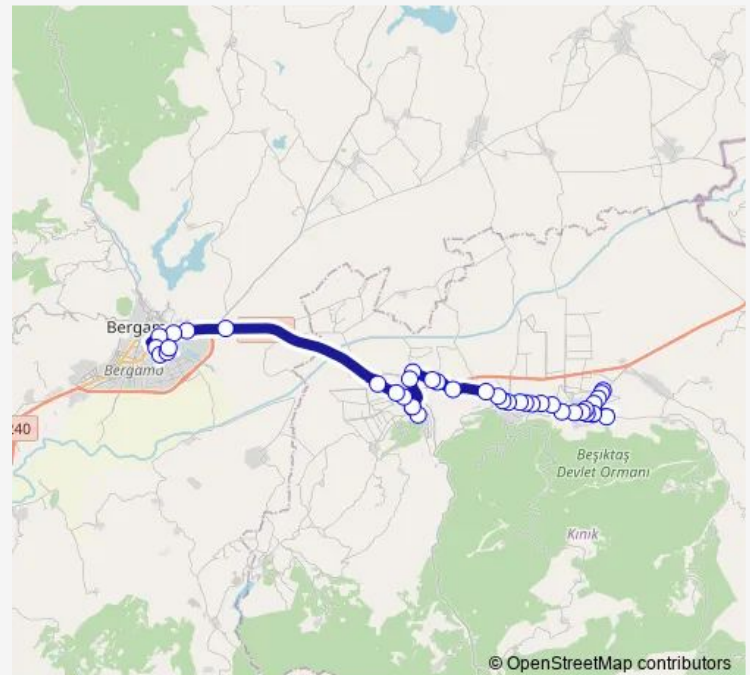

Dünderli Giriş

Kinik Ocak

Poyracık Beyaz Zambak

Route schedule

Bergama Son Durak — Atatürk Caddesi

Monday 06:25-20:00

Tuesday 06:25-20:00

Wednesday 06:25-20:00

Thursday 06:25-20:00

Friday 06:25-20:00

Saturday 06:25-20:00

Sunday 06:25-20:00

Route info

Direction: Bergama Son Durak

Stops: 42

Trip Duration: 1 hour 29 min

Wednesday 05:40-20:00

Thursday 05:40-20:00

Friday 05:40-20:00

Saturday 05:40-20:00

Sunday 05:40-20:00

Route info

Direction: Atatürk Caddesi

Stops: 41

Trip Duration: 1 hour 31 min

Dünderlı

Dünderlı Çıkış

Yayakent Mezarlık

Yayakent Meydan

Yayakent Mezarlık

Yayakent

Zeytinyağ Fabrikası